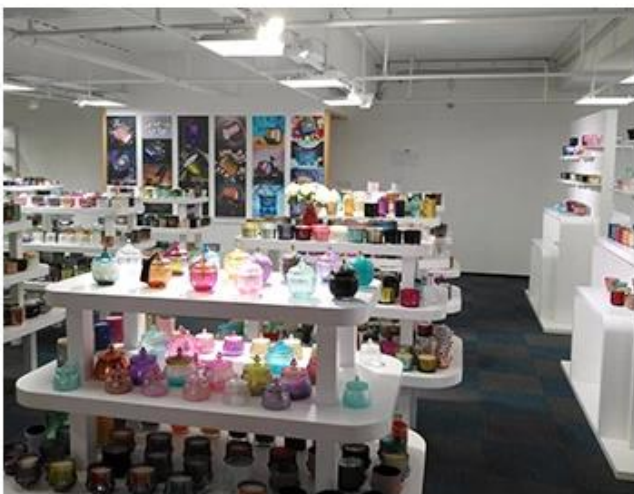

We have Normal packing, PVC box
Window box, carton box, pallet
Color box, White box, ect.

of course, we can customize
Individual gift box for you.

Carton

Wooden case

Pallet

Certifications

SAMPLE ROOM

There are more than 5000 products in
sample room of Sunny Glassware
for your reference. No second Co. in China!