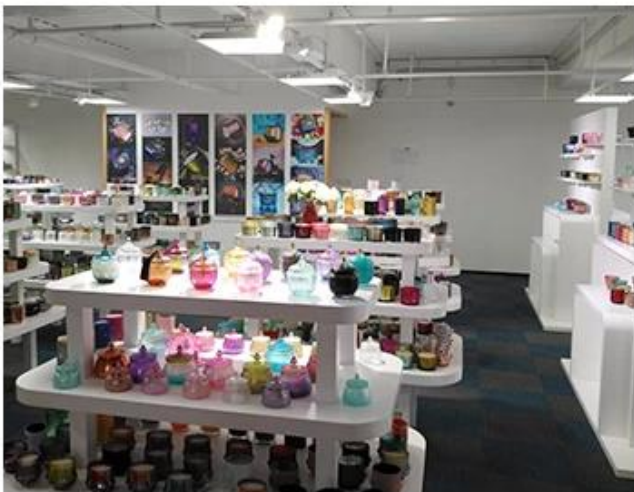

of course, we can customize
Individual gift box for you.

Carton

Wooden case

Pallet

CERTIFICATES

SAMPLE ROOM

There are more than 5000 products in
sample room of Sunny Glassware
for your reference. No second Co. in China!