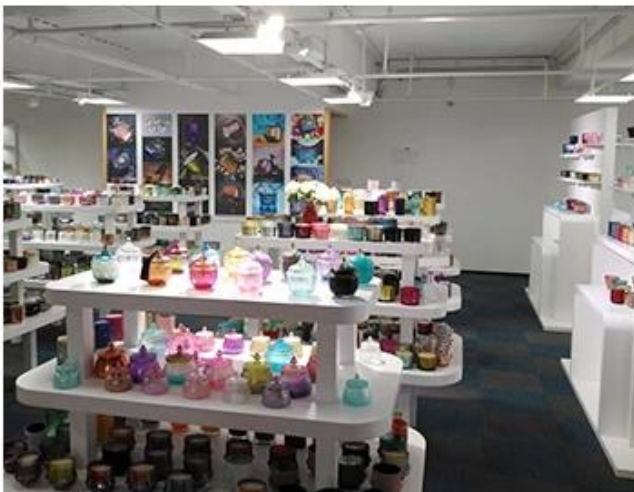

of course, we can customize
Individual gift box for you.

Carton

Wooden case

Pallet

SAMPLE ROOM

There are more than 5000 products in
sample room of Sunny Glassware
for your reference. No second Co. in China!