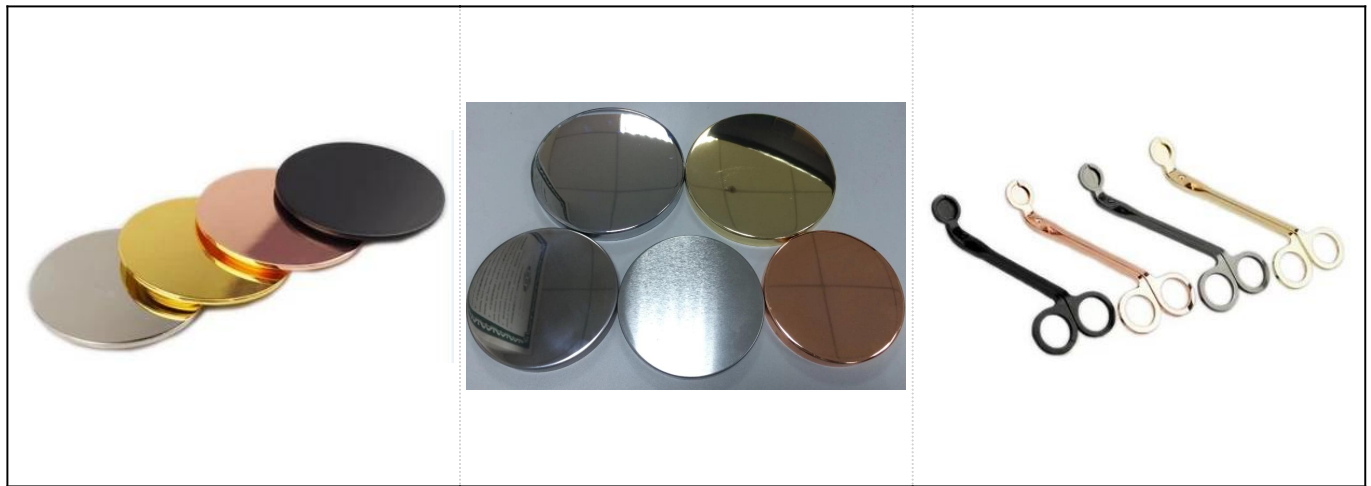

Regular hot sale items

SGR8080		Dia:80mm Height:54mm Capacity:290ml/ 10oz	SGR135 5		Dia:135mm Height:54mm Capacity:470ml/ 16oz
SGQH150 10808		Dia:128mm Height: 63mm Capacity:560ml/ 19oz	SGMSL1 5110302		Dia: 132mm Height: 58mm Capacity: 280ml/ 9.5oz
SGQH150 10805		Dia:61mm Height:37mm Capacity:120ml/ 4oz	SGQH15 010804		Dia:83mm Height:44mm Capacity:210ml/ 7.1oz

□□□□□□□□

Office & Sample Room

Sunny Glassware 1992 年 1 月 1 日 在 中 国 注 册 商 标 登 记 局 注 册 商 标 登 记 号 为 19920001 号 / 商 标 登 记 号 为 19920001 号
商 标 登 记 号 为 19920001 号 / 商 标 登 记 号 为 19920001 号
商 标 登 记 号 为 19920001 号 / 商 标 登 记 号 为 19920001 号

□□□□□□□□□□