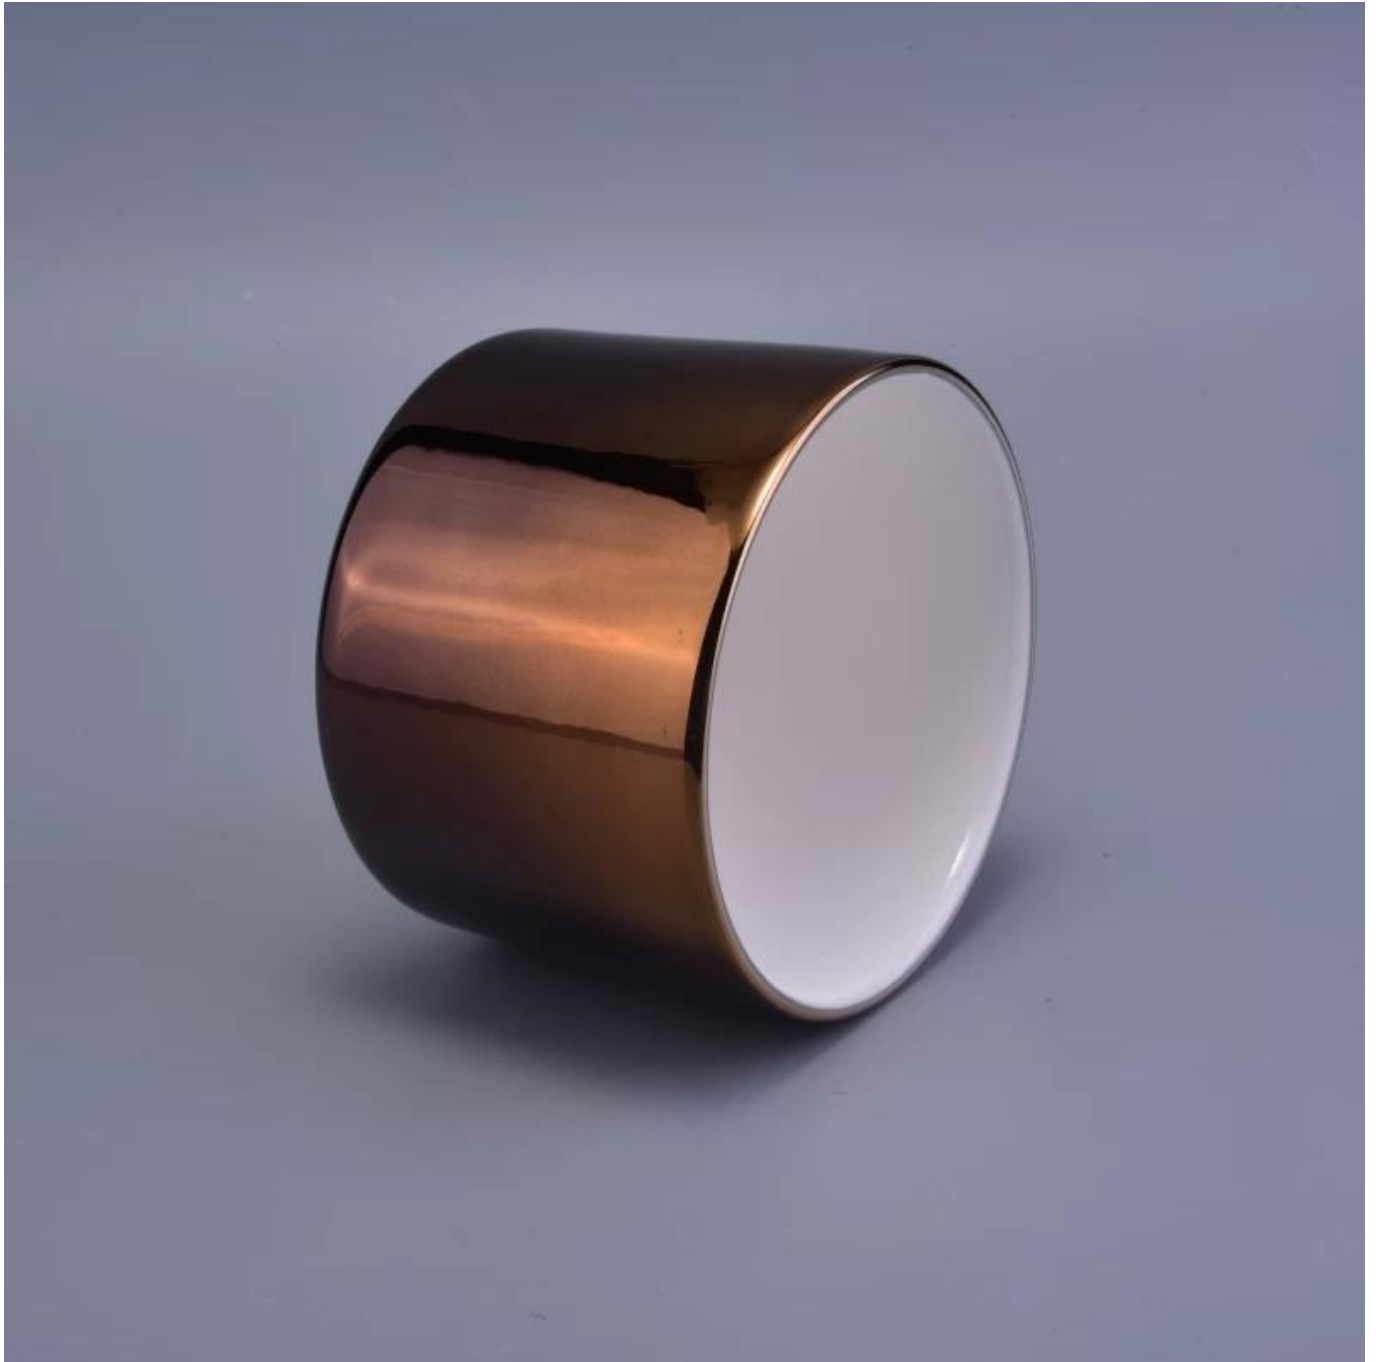

-
1. canIde
 - 2.
 3. Bling bling Transmutation Glaze Home Decoration

More Product Pictures

Similar Products Link

Office & Sample Room

1992 20
4000 OEM
/ ODM service

ASTM

000000 00000000000000 000000000000
 00000000000000000000 <http://www.okcandle.com/>
 000000000000000000000000 000000