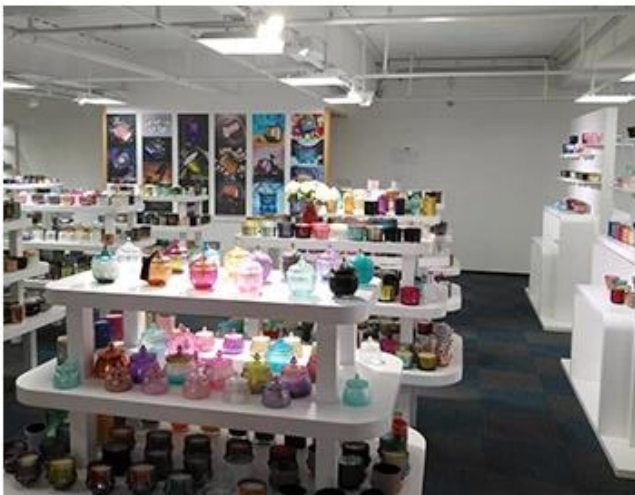

Wooden case

SAMPLE ROOM

There are more than 5000 products in sample room of Sunny Glassware for your reference. No second Co. in China!

Factory Show

FACTORY

There are about 20000 square meters in our factory
which was built in 1992 year;
Superior quality and high efficiency
can be guaranteed.