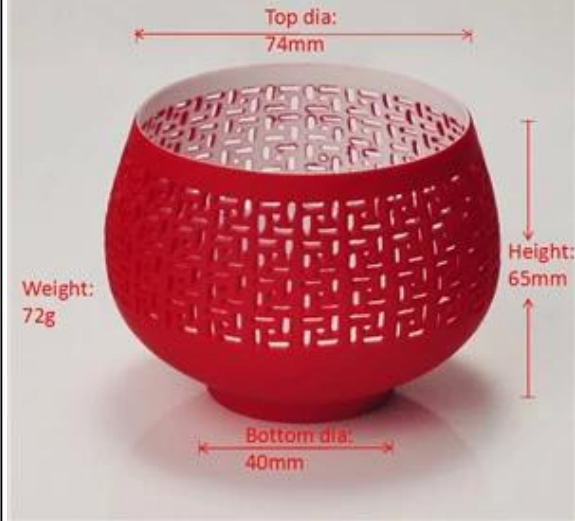

## Ceramic candle holder

Item No.: SGJH15112207

Item No.: SGJH15112208

Item No.: SGJH15112209

### Product Details

Item No.: SGJH15112213

品名	Red ball shape ceramic candle holder
品号	SGJH15112213
规格	74mm*40mm*65mm
重量	72g
包装	50 215
数量	24PCS/36/48
MOQ	10,000
材料	35
产地	T/ T30 B/ L
认证	1. Meet FDA 2. Meet FDA SGS LFGB 3. Eco 4. Widely 5. Machine