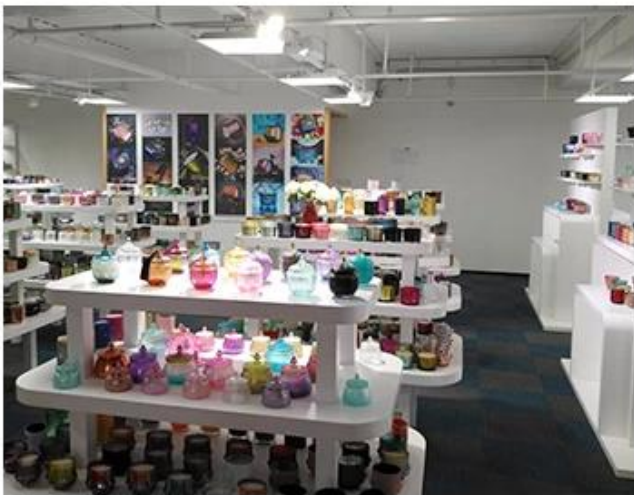

Carton

Wooden case

Pallet

CERTIFICATES

SAMPLE ROOM

There are more than 5000 products in
sample room of Sunny Glassware
for your reference. No second Co. in China!

EXHIBITION

“