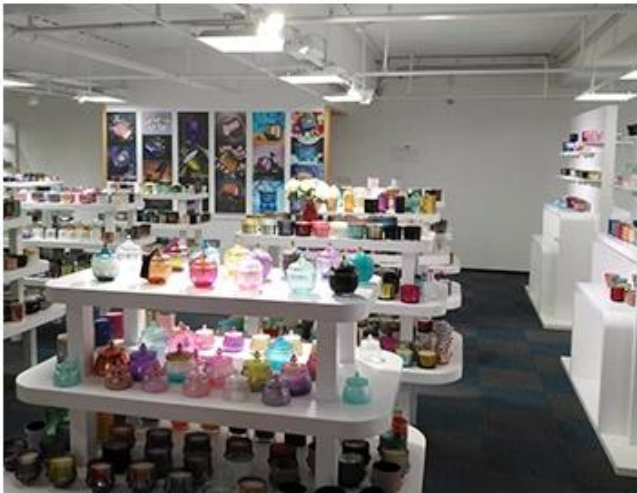

Gift box

Carton

Pallet

We have Normal packing,PVC box,Window box,carton box,pallet
Color box,White box,ect.
of course,we can customize Individual gift box for you.

Wooden case

SAMPLE ROOM

There are more than 5000 products in
sample room of Sunny Glassware
for your reference. No second Co. in China!