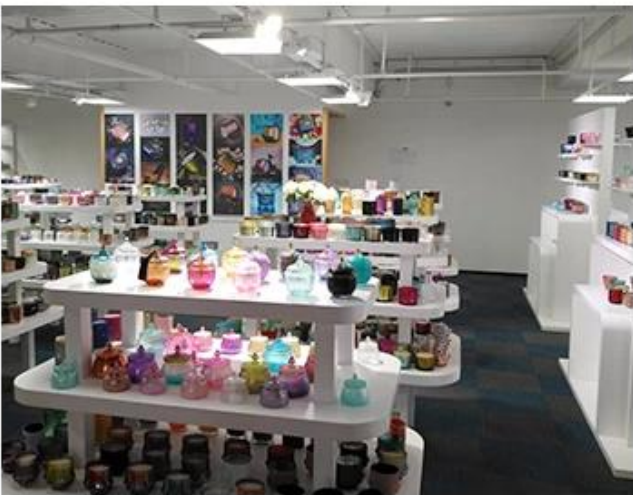

We have Normal packing,PVC box,Window box,carton box,pallet
Color box,White box,ect.
of course,we can customize Individual gift box for you.

Wooden case

Office & Sample Room

1,800

5000

5000

SAMPLE ROOM

There are more than 5000 products in
sample room of Sunny Glassware
for your reference. No second Co. in China!