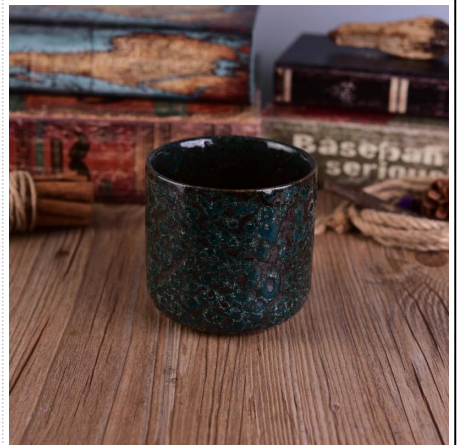

More Product Pictures

Office & Sample Room

1992 20
4,000 OEM / ODM
service

Shenzhen Sunny Glassware Co., Ltd.

Sales: Lydia Li

Tel: + 86 15071235950

Email: sales9@sunnyglassware.com

Skype: sunnyglassware051