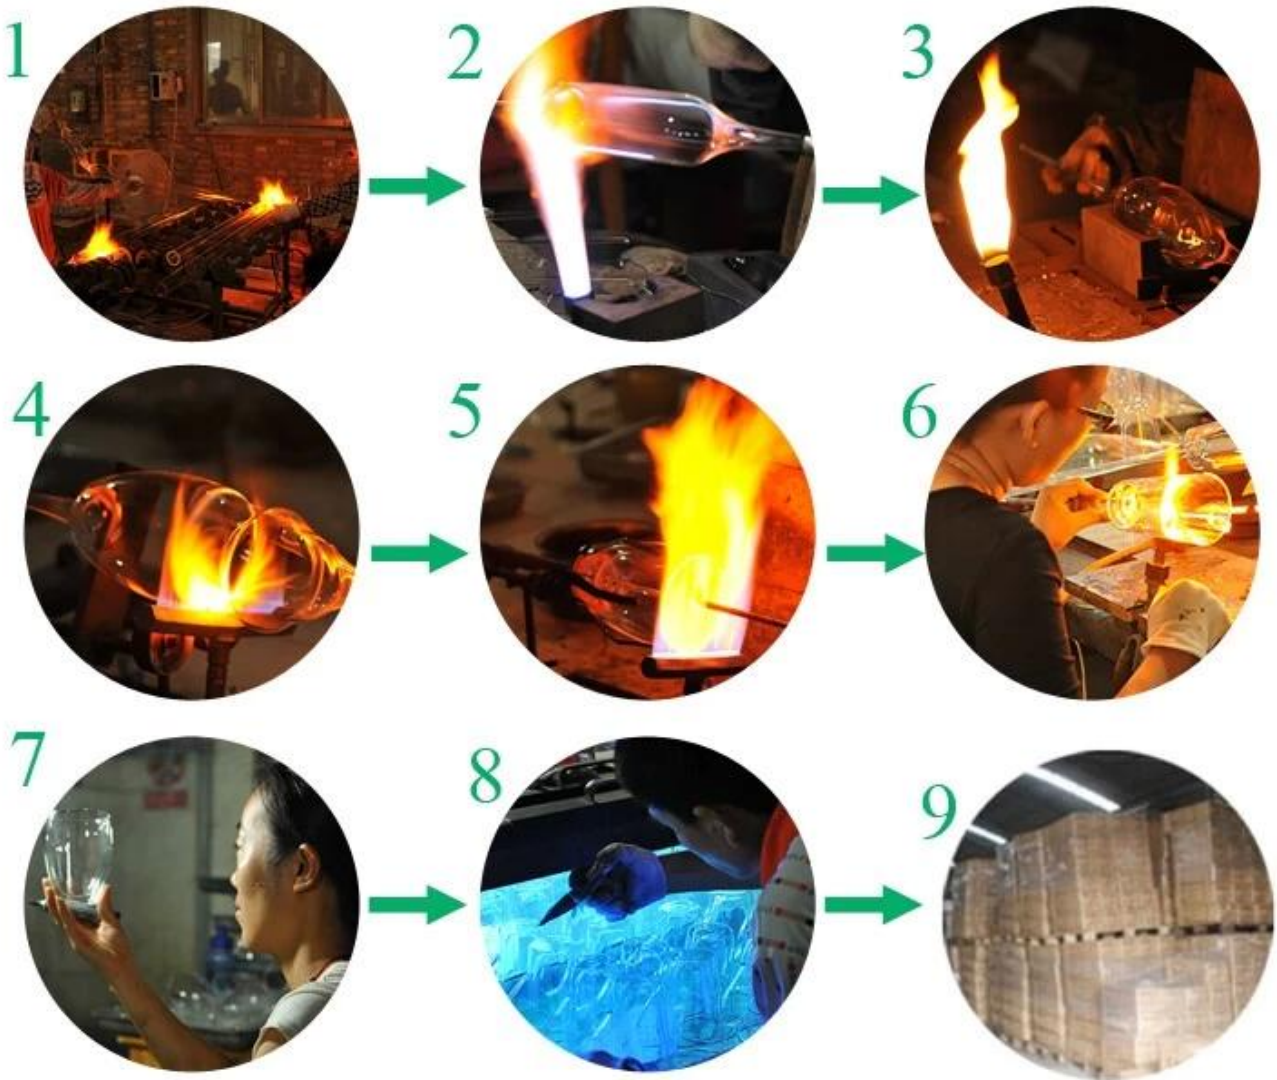

Borosilicate glass