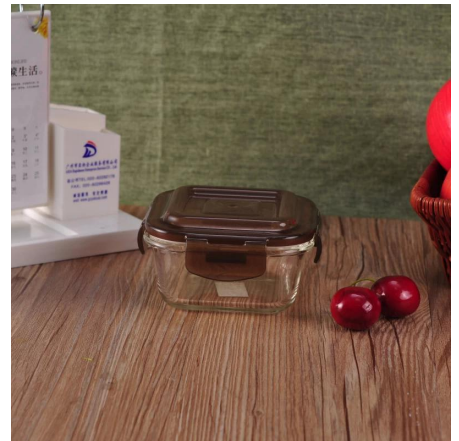

Similar Products Link

Office & Sample Room

本公司自1992年成立以来，已有20多年的历史。我们拥有完善的质量管理体系，通过了ISO9001:2015认证。我们的产品种类丰富，包括各种规格的玻璃碗、碟、盘、盒等。我们拥有4,000平方米的现代化生产车间，配备了先进的生产设备。我们拥有一支专业的QC team，为您提供全方位的质量保障。我们支持OEM/ODM服务，满足您的个性化需求。