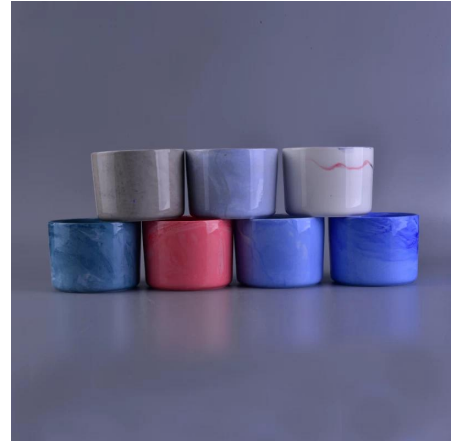

Office & Sample Room

[Shenzhen Sunny Glassware Co.,Ltd](#) was established in 1992. We have been in this industry area for more than 20 years, as a professional manufacturer, we specialized in designing glassware, manufacturing glassware as well as exporting. Our products lines range from handmade to machine made. We already produced abundant products such as [glass tumbler](#), [borosilicate glass](#), [shot glass](#), [vase](#), [bowl](#), [candle holder](#), [stemware](#), [ashtray](#), [tabkeware](#), [driking glass](#), etc. all the daily use glassware, in total there are more than 4,000 different styles. We have an excellent design team for innovative product creation and strict QC team for quality assurance. OEM/ODM service are supported as well.