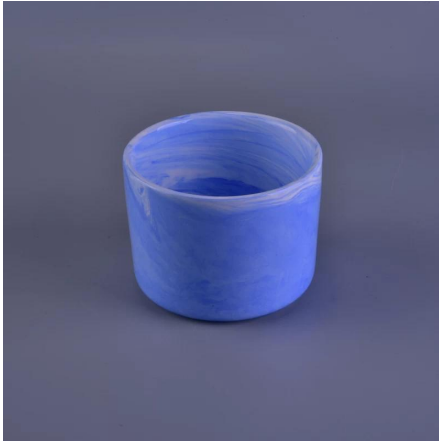

Office & Sample Room

[Shenzhen Sunny Glassware Co.,Ltd](#) was established in 1992. We have been in this industry area for more than 20 years, as a professional manufacturer, we specialized in designing glassware, manufacturing glassware as well as exporting. Our products lines range from handmade to machine made. We already produced abundant products such as [glass tumbler](#), [borosilicate glass](#), [shot glass](#), [vase](#), [bowl](#), [candle holder](#), [stemware](#), [ashtray](#), [tabkeware](#), [driking glass](#), etc. all the daily use glassware, in total there are more than 4,000 different styles. We have an excellent design team for innovative product creation and strict QC team for quality assurance. OEM/ODM service are supported as well.