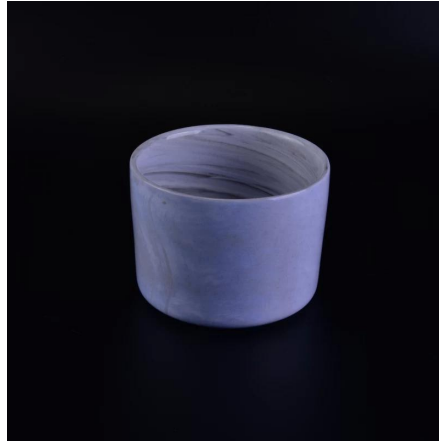

Everything is going on, but don't give up trying.

More Product Pictures

[Similar Products Link](#)

Office & Sample Room

[Shenzhen Sunny Glassware Co.,Ltd](#) was established in 1992. We have been in this industry area for more than 20 years, as a professional manufacturer, we specialized in designing glassware, manufacturing glassware as well as exporting. Our products lines range from handmade to machine made. We already produced abundant products such as [glass tumbler](#), [borosilicate glass](#), [shot glass](#), [vase](#), [bowl](#), [candle holder](#), [stemware](#), [ashtray](#), [tabkeware](#), [driking glass](#), etc. all the daily use glassware, in total there are more than 4,000 different styles. We have an excellent design team for innovative product creation and strict QC team for quality assurance. OEM/ODM service are supported as well.