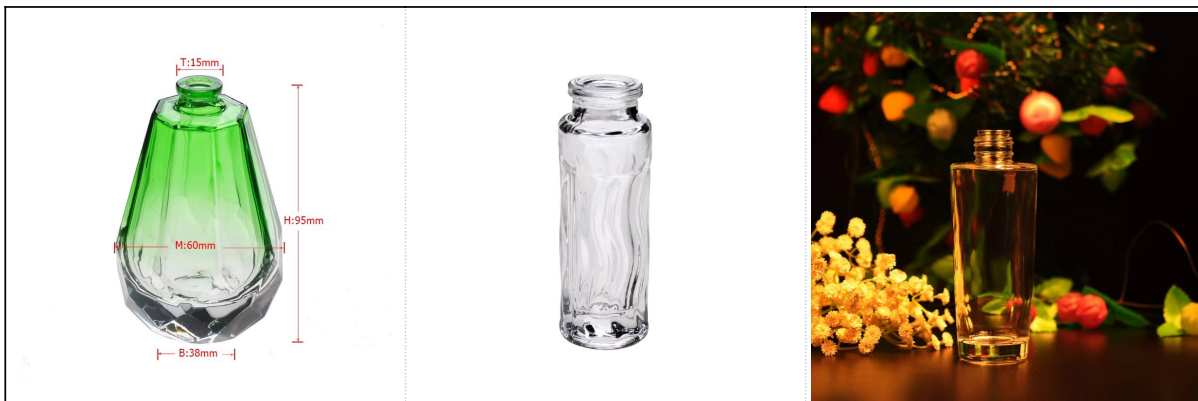

Similar Products Link

Office & Sample Room

Factory Show

Spray colour