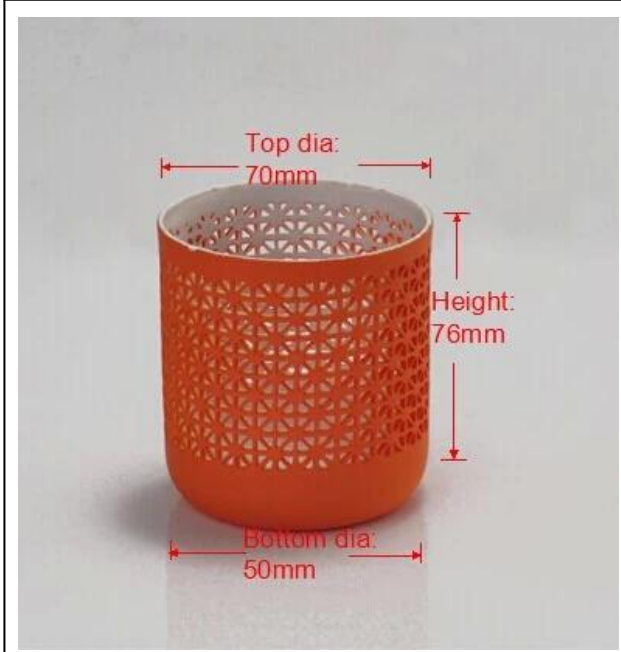

Product Details

Product Details

Image showing the product with dimensions: Top dia: 70mm, Height: 76mm, Bottom dia: 50mm.

Product Name	SGJH15111902
Dimensions	T:70 mm * B:50 mm * H:76 mm
Weight	66 g
Material	1.5 mm thickness, 2.15 mm wall thickness
Quantity	1 piece, 24 pieces/36 pieces/48 pcs
MOQ	5000 pieces
Lead Time	35 days
Payment Terms	30% T/T, B/L
Quality Control	<ol style="list-style-type: none"> 1. Material 2. FDA SGS LFGB 3. Eco friendly 4. Packaging 5. Final inspection

More Product Pictures

[Similar Products Link](#)

Office & Sample Room

Factory Show

Spray colour

www.okcandle.com