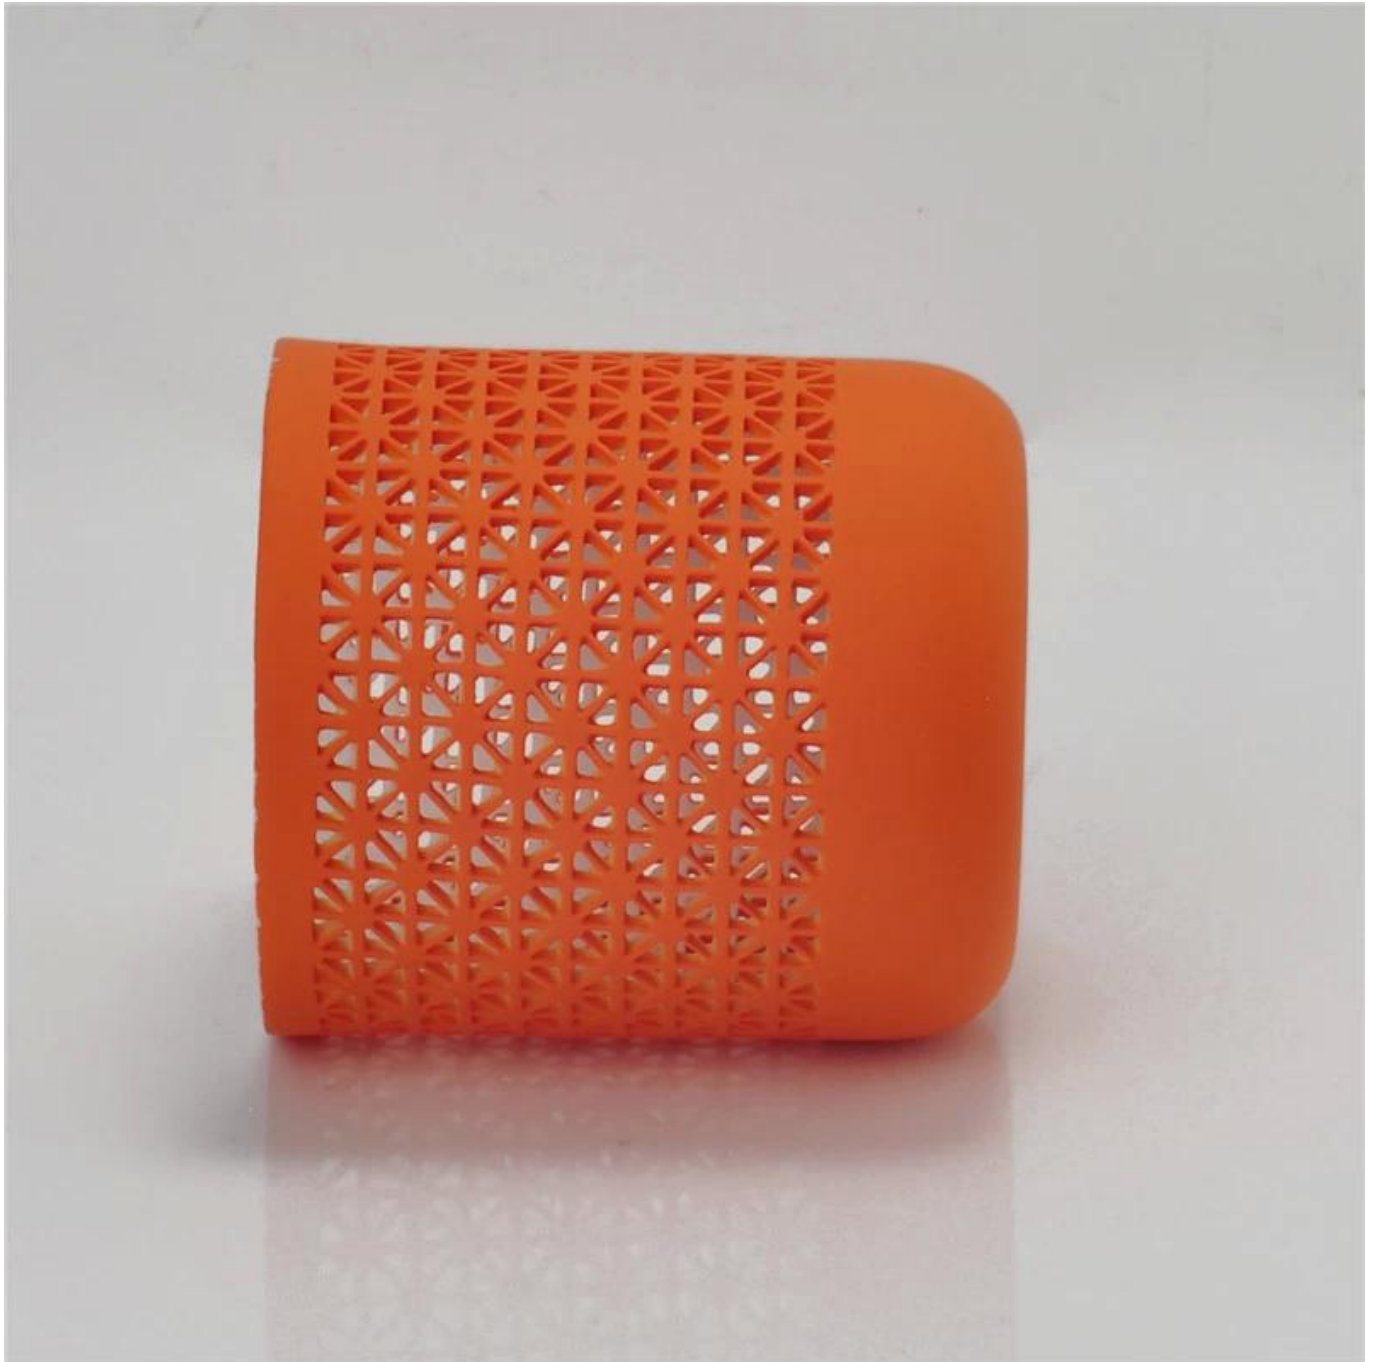

Product Details

Product Details

Image showing the product with dimensions: Top dia: 70mm, Height: 76mm, Bottom dia: 50mm.

Product Name	SGJH15111902
Dimensions	T:70 mm * B:50 mm * H:76 mm
Weight	66 g
Material	1.5 mm thickness, 2.15 mm wall thickness
Quantity	1 piece, 24 pieces/36 pieces/48 pcs
MOQ	5000 pieces
Lead Time	35 days
Payment Terms	30% T/T, B/L
Quality Control	<ol style="list-style-type: none"> 1. Material 2. FDA SGS LFGB 3. Eco friendly 4. Packaging 5. Final inspection

More Product Pictures

[Similar Products Link](#)

Office & Sample Room

Factory Show

Spray colour

www.okcandle.com