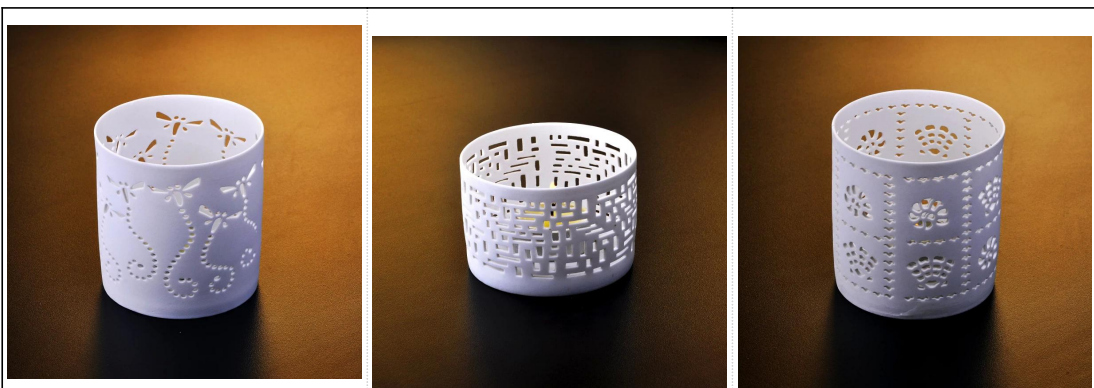

↔ T:80mm ↔

↔ B:77mm ↔

[Similar Products Link](#)

Office & Sample Room

Factory Show

Spray colour