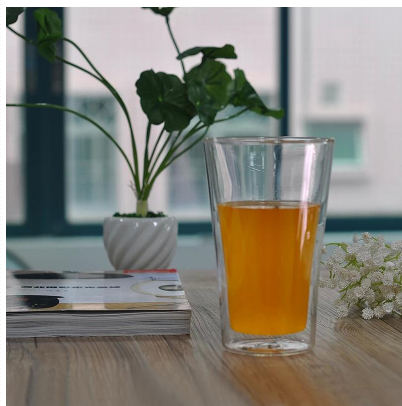

Product Details

Product ID	SGDS15041714
Brand	conister
Model	SGDS
Dimensions	1. 5" x 5" x 5" (L x W x H) 2. 15" x 15" x 15" (L x W x H)
Weight	4.0 lbs (1.8 kg)
Capacity	500,000 units
Material	35% Recycled Plastic
Color	30% Matte T / 70% Gloss B / L (Light Blue)
Shipping	Express shipping available
Features	<ol style="list-style-type: none"> 1. FDA Approved (21 CFR 177.2550) 2. BPA Free 3. Dishwasher Safe 4. FDA Approved (21 CFR 177.2550; CA 65)
Warranty	<ol style="list-style-type: none"> 1. 1 Year Limited Warranty 2. ANY Defects 3. Replacement 4. Refund 5. Repair

More Product Pictures

Borosilicate glass

Similar Products Link

[□□□□□□□□□□](#)

[□□□□□□□□](#)

[□□□□□□□□□□](#)

Office & Sample Room

Factory Show