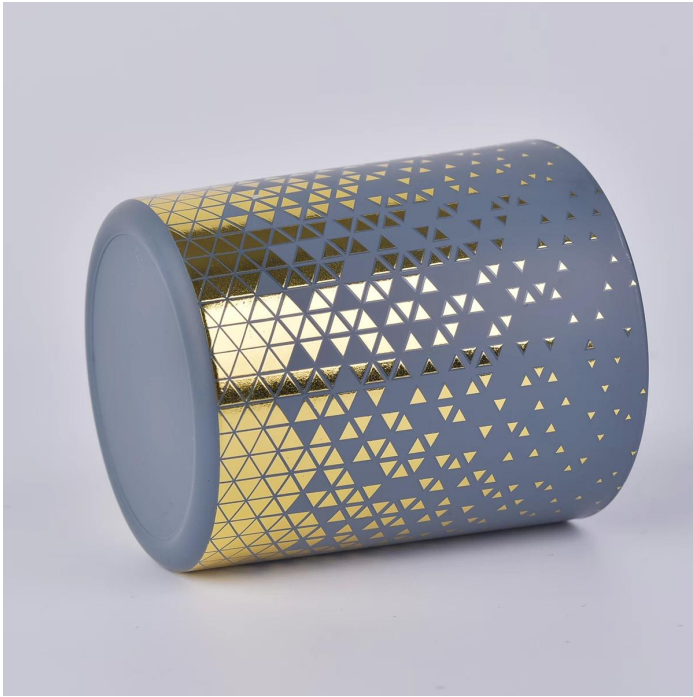

## Sunny Glassware Candle Holders

Product Name

Product Description  
80 USA  
AQL 6 QC  
Material

Product Name

SG  
Material  
Weight  
Dimensions

SGYC19082233

SGYC19082233

88mm

80mm

100mm

394g

395ml

SGYC19082233

SGYC & SGYC