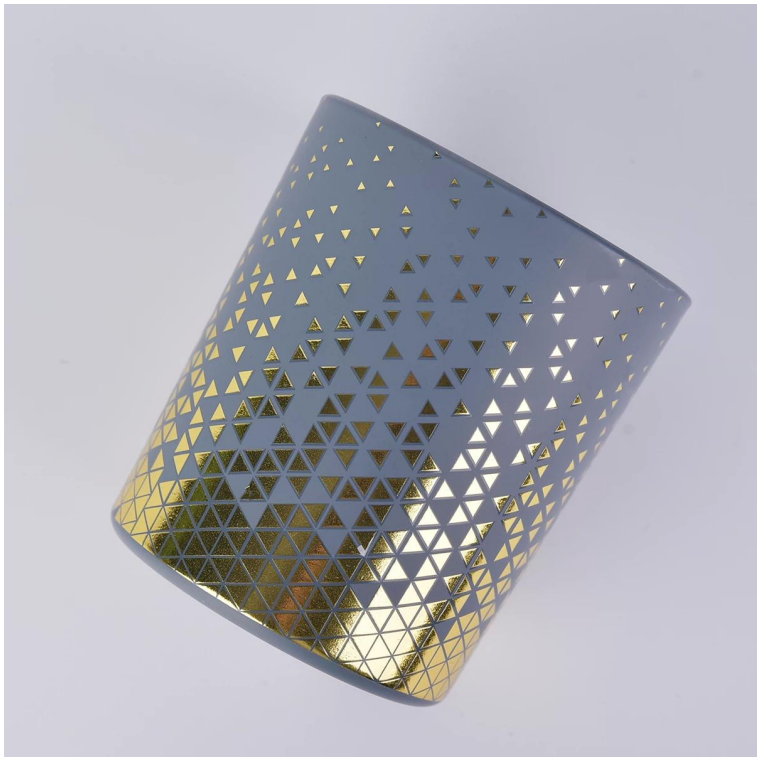

## Sunny Glassware Candle Holders

Product Name

Product Description  
80 USA  
AQL 6 QC  
Material

Product Name

SG  
Material  
Weight  
Dimensions

SGYC19082233

SGYC19082233

88mm