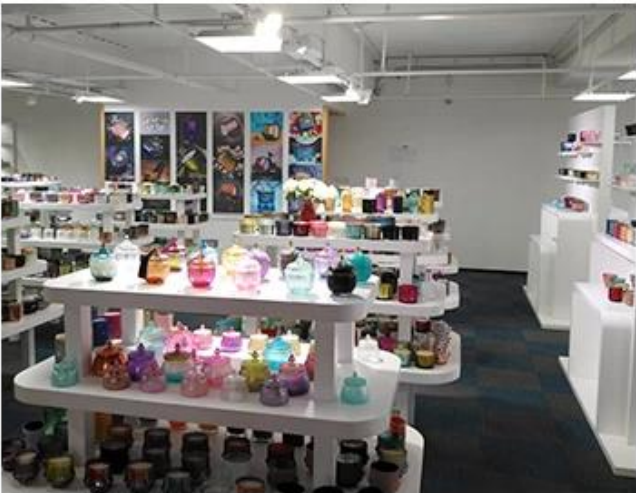

Wooden case

Office & Sample Room

Shenzhen 1,800

5000

5000

SAMPLE ROOM

There are more than 5000 products in
sample room of Sunny Glassware
for your reference. No second Co. in China!

Factory Show