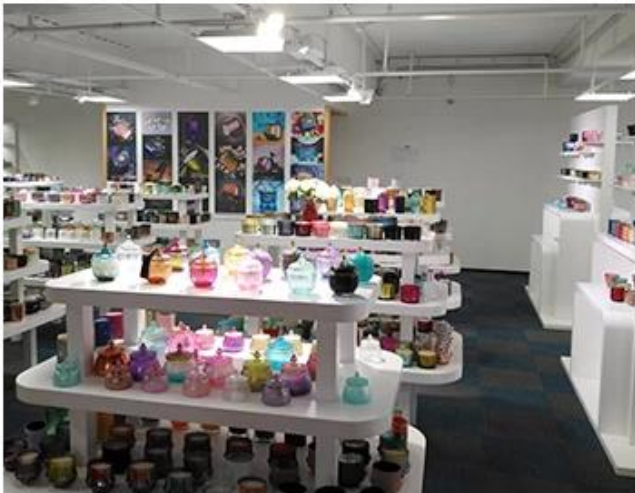

Wooden case

SAMPLE ROOM

There are more than 5000 products in
sample room of Sunny Glassware
for your reference. No second Co. in China!

Factory Show

FACTORY

There are about 20000 square meters in our factory
which was built in 1992 year;
Superior quality and high efficiency
can be guaranteed.