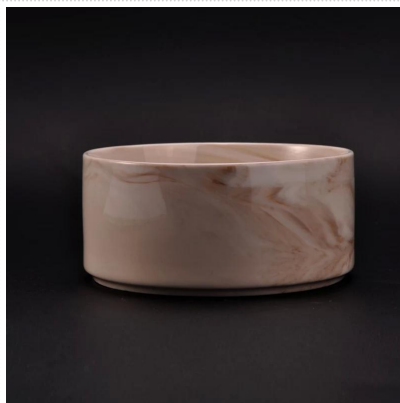

Similar Products Link