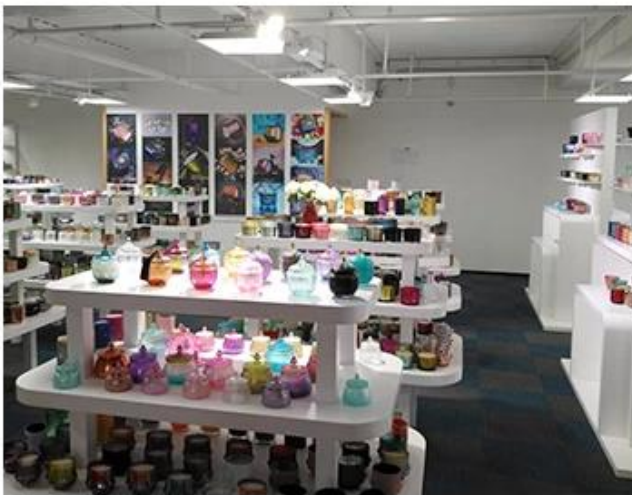

SAMPLE ROOM

There are more than 5000 products in
sample room of Sunny Glassware
for your reference. No second Co. in China!

Factory Show