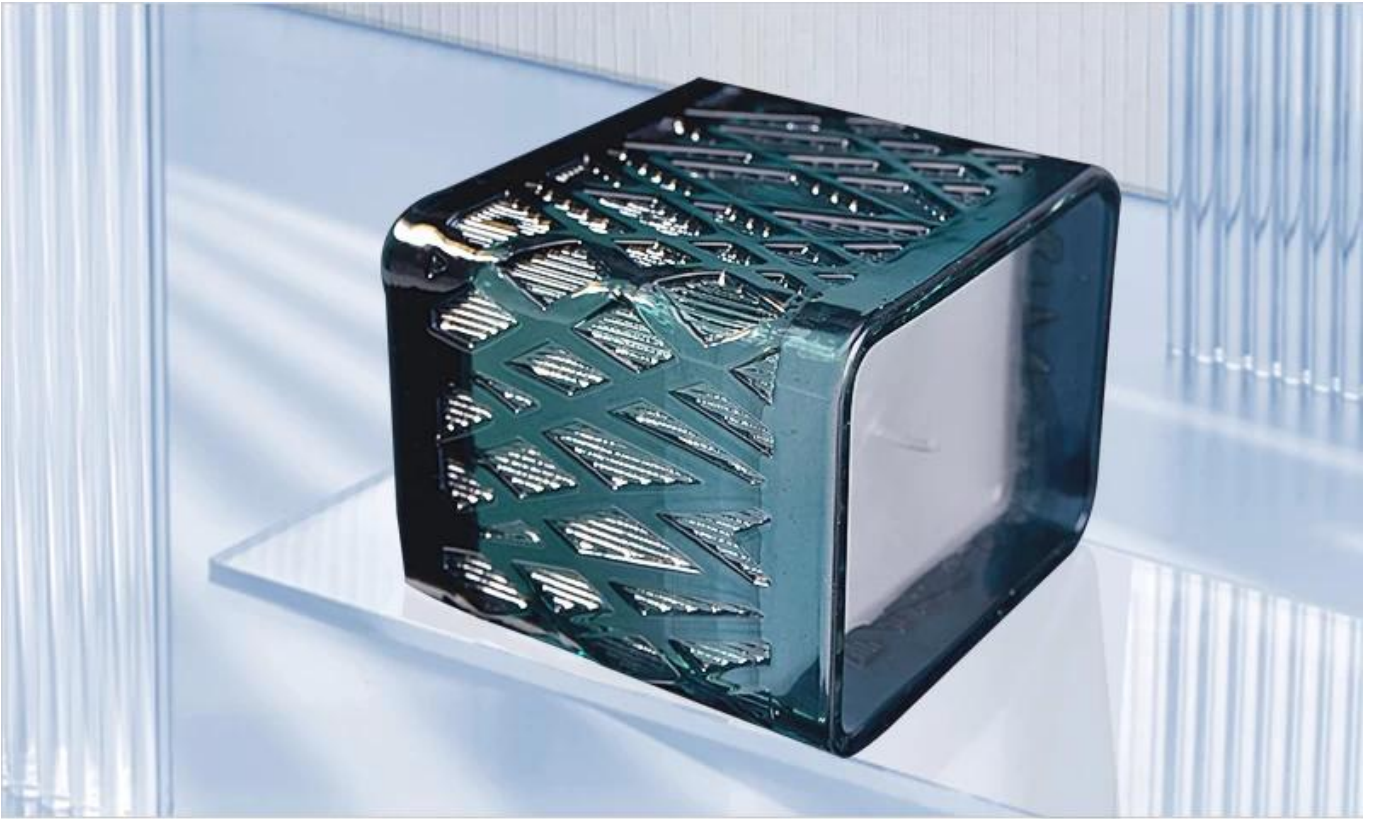

Exquisite Embossed Pattern

Length	95mm
Capacity	350ml
Weight	500g
Wall thickness	5mm

PS:

Sunny Glassware had applied the patent for our own designs they are protected by copyright and not allowed to show any other vendors to quote or copy. Meanwhile, it can be your private label product and won't supply others once you place order with defined qty.