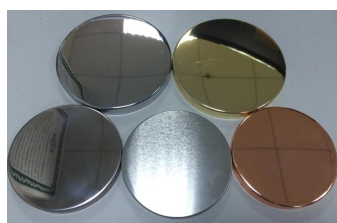

moq

3000pcs

[More Product Pictures](#)

□□□□□□□□□□:

	SGGOHP19.1914 Dia.:96mm H:125mm	Sample available delivery time:7days	2000pcs In stock
	SGHPG816.3106 52x60x151 max dia for bowl: 62.9mm 170ml 200g MACHINE MAKE	Sample available delivery time:7days	2000pcs In stock
	G051.4823 81x84x211 max dia for bowl: 107.9mm 643ml 252g MACHINE MAKE	Sample available delivery time:7days	2000pcs In stock
	G051.1873 45X70X230 max dia for bowl: 55.6mm 252ml 242g MACHINE MAKE	Sample available delivery time:7days	2000pcs In stock

In stock now			
SGJD8090		TOP: 80mm HEIGHT: 90mm CAPACITY: 300ml	1K MOQ
SGJD88100		TOP: 88mm HEIGHT:100mm CAPACITY: 400ml WEIGHT: 340g	1K MOQ
SGJB7080		TOP: 70mm BOTTOM: 64mm HEIGHT:84mm CAPACITY:220ml WEIGHT:200g	1K MOQ

Item No: SJSD12183
Top diameter: 63mm
Bottom diameter: 63mm
Height: 138mm
Weight: 220g
Capacity: 330ml
In stock

Office & Sample Room

1992 accessories
eu au 24 qc
aql

- ☐:
- > ☐
 - > ☐: ☐/☐/☐
 - > ☐: ☐
 - > ☐: ☐
 - > ☐:15 ☐