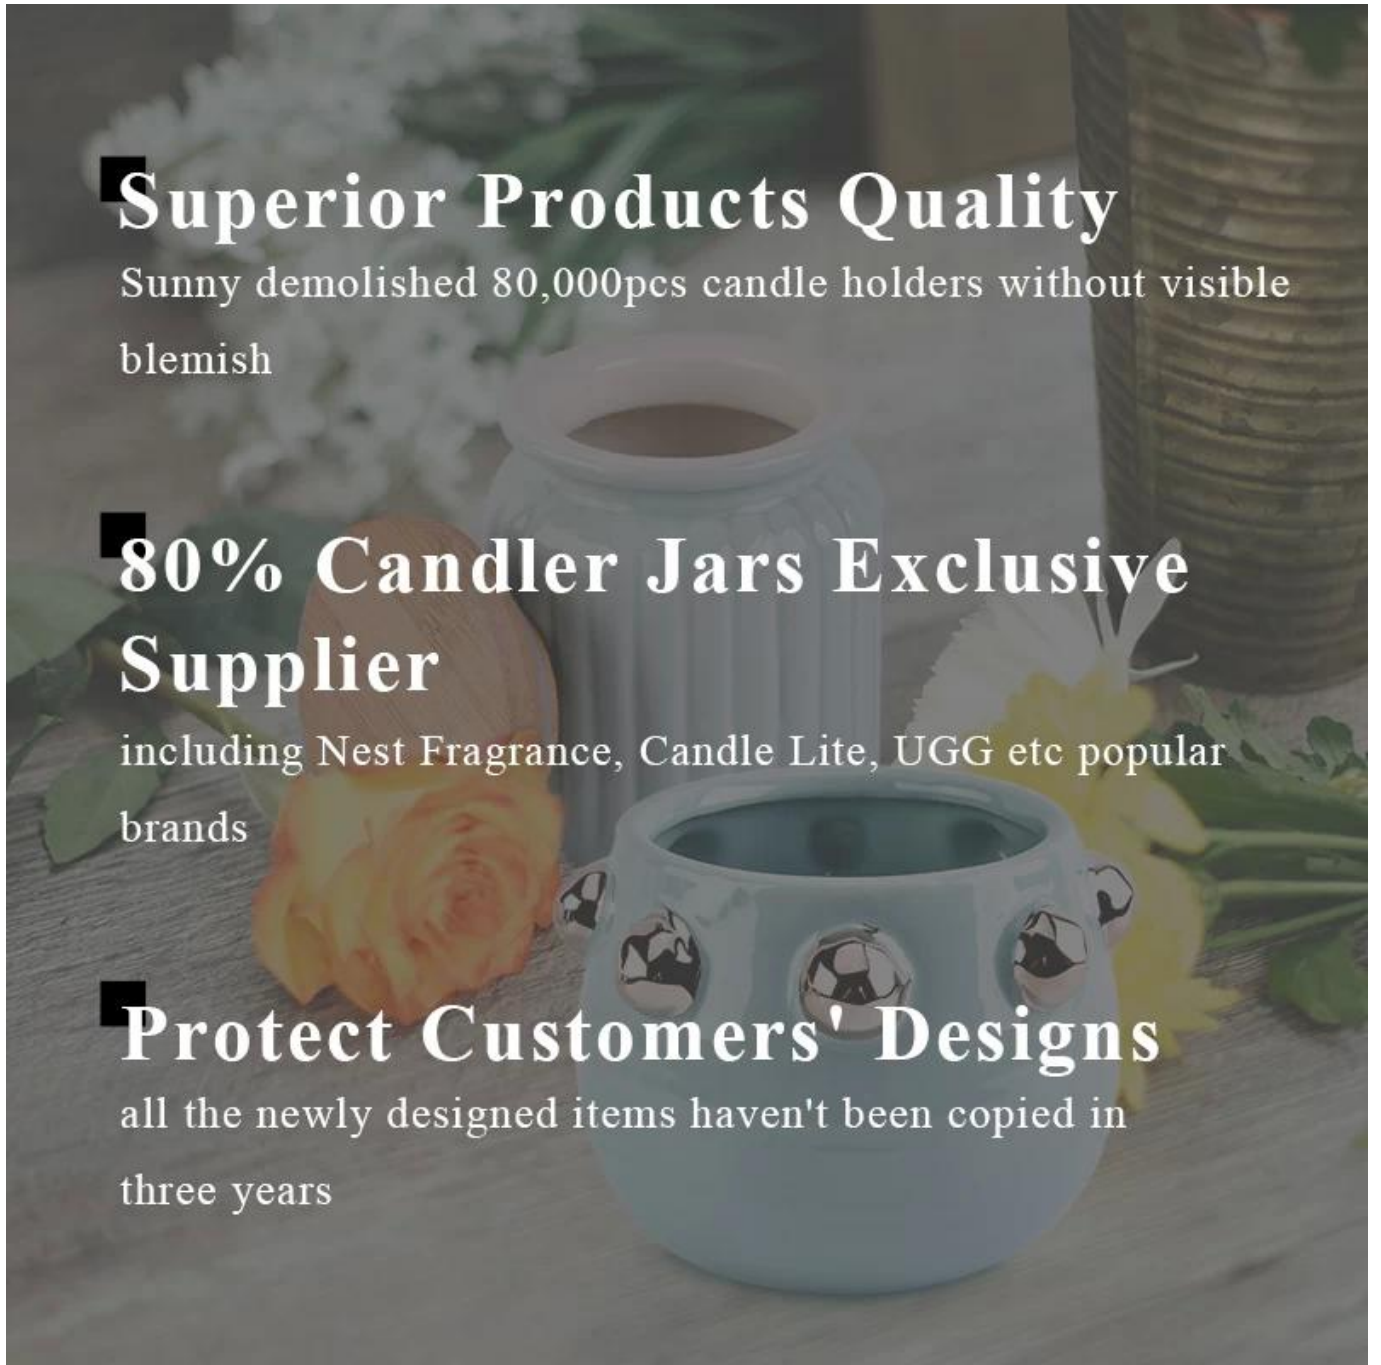

40ml

Superior Products Quality

Sunny demolished 80,000pcs candle holders without visible blemish

80% Candler Jars Exclusive Supplier

including Nest Fragrance, Candle Lite, UGG etc popular brands

Protect Customers' Designs