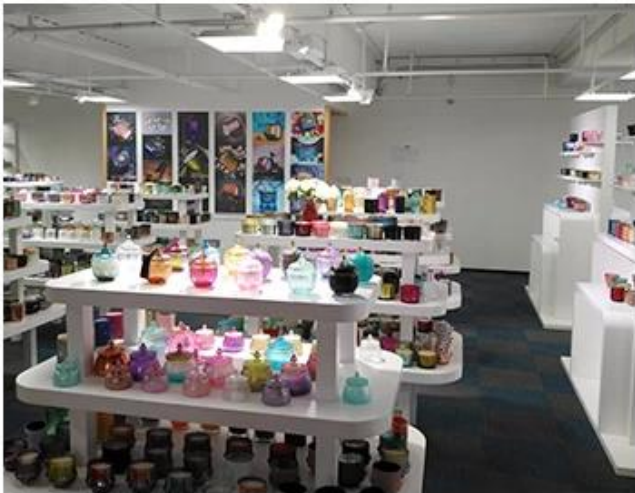

Wooden case

Office & Sample Room

Shenzhen 1,800

5000

5000 5000 5000 5000 5000 5000 5000 5000 5000 5000

SAMPLE ROOM

There are more than 5000 products in
sample room of Sunny Glassware
for your reference. No second Co. in China!