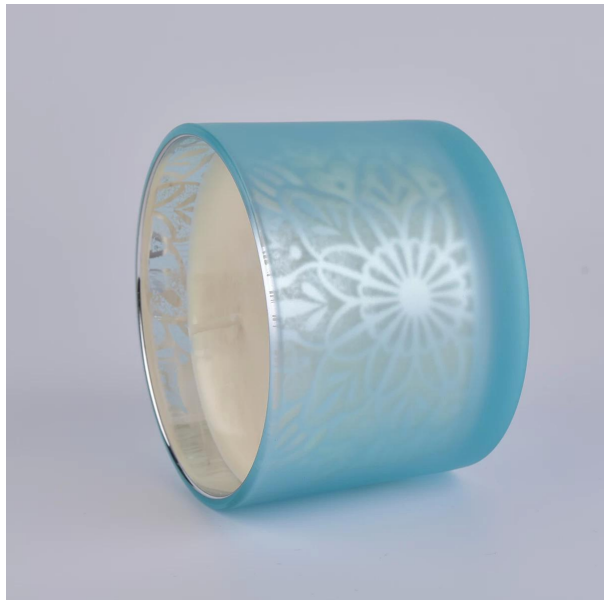

品質保証書

品質保証書

80%

AQL 6%

品質保証書

品質保証書

品質保証書

品質保証書 NEST

品質保証書

品質保証書