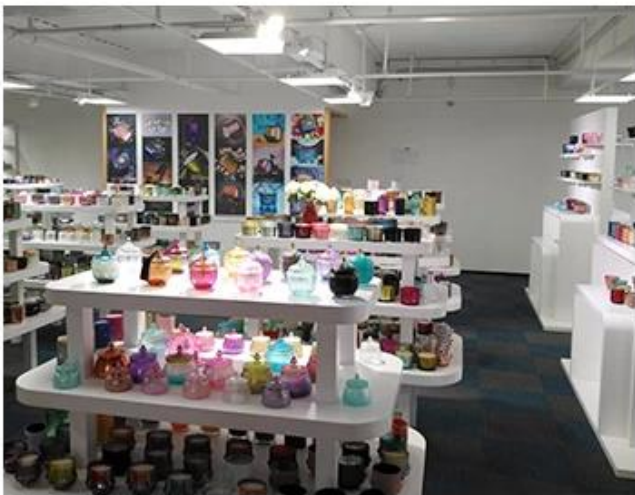

SAMPLE ROOM

There are more than 5000 products in
sample room of Sunny Glassware
for your reference. No second Co. in China!

Factory Show