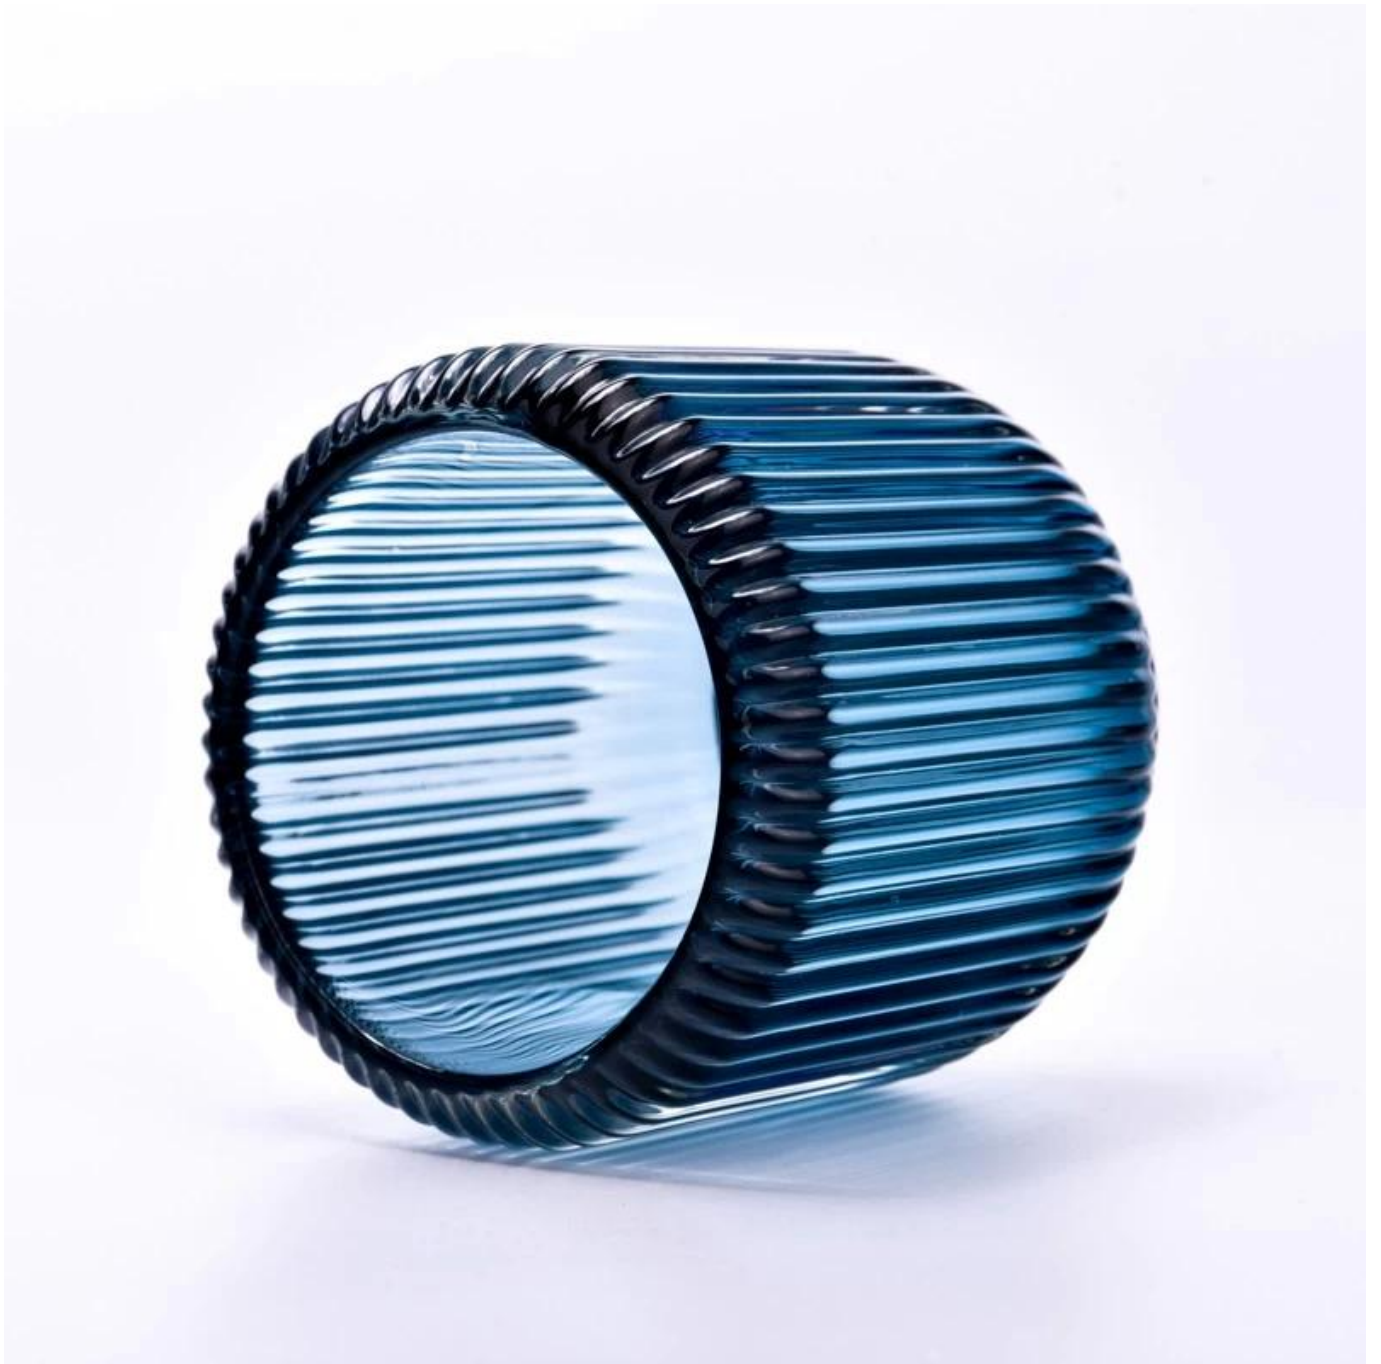

[Blue Ribbed Glass Tumbler](#) is a classic design for a refreshing beverage. The ribbed texture not only adds a decorative touch but also provides a comfortable grip. This tumbler is perfect for serving water, juice, or any other cold drink. Its durable construction ensures it will last for years to come.