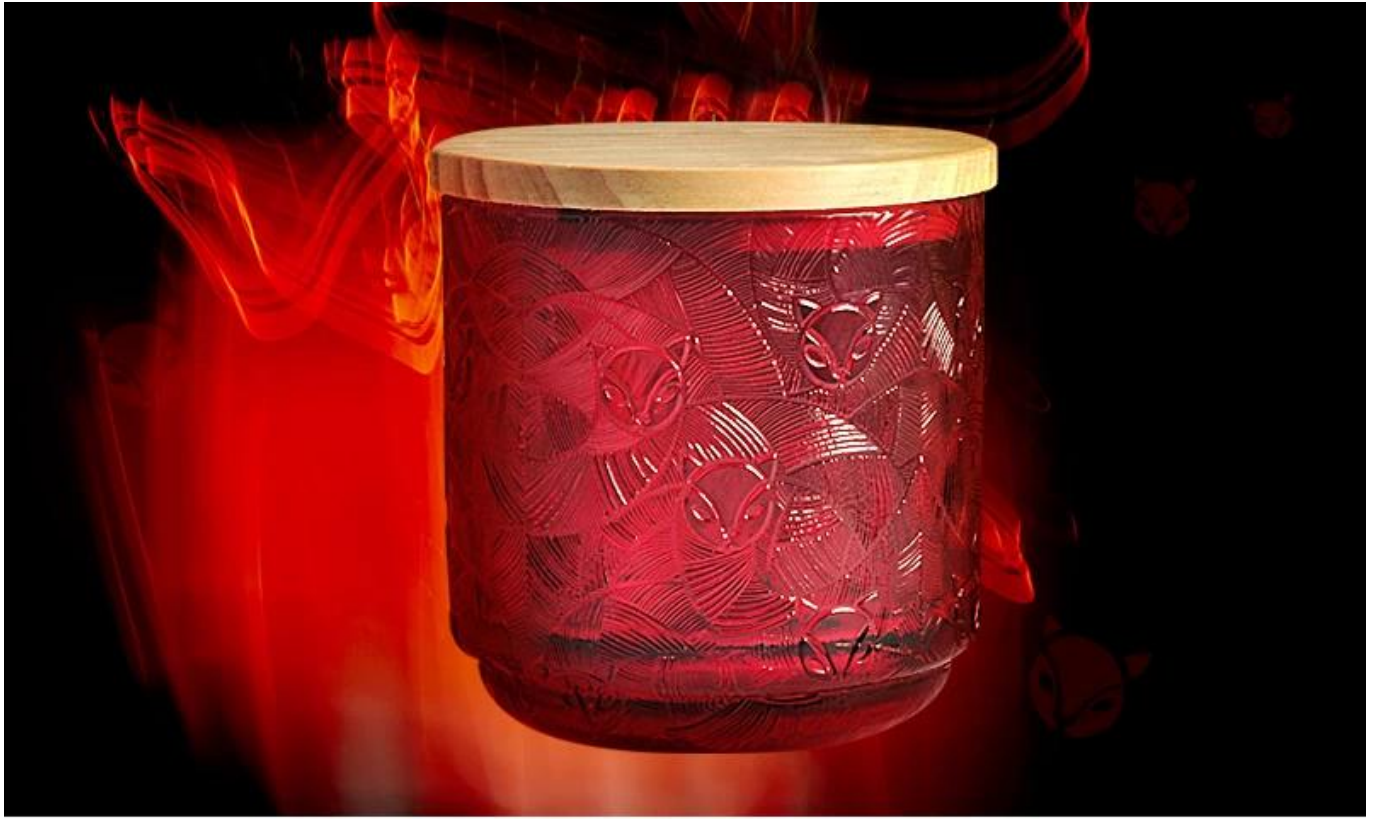

15oz

2015 12 5 1

Geoff 7

7 Geoff

Coquettish Fox

Exquisite Embossed Pattern

Capacity	431ml
weight	341g

PS: