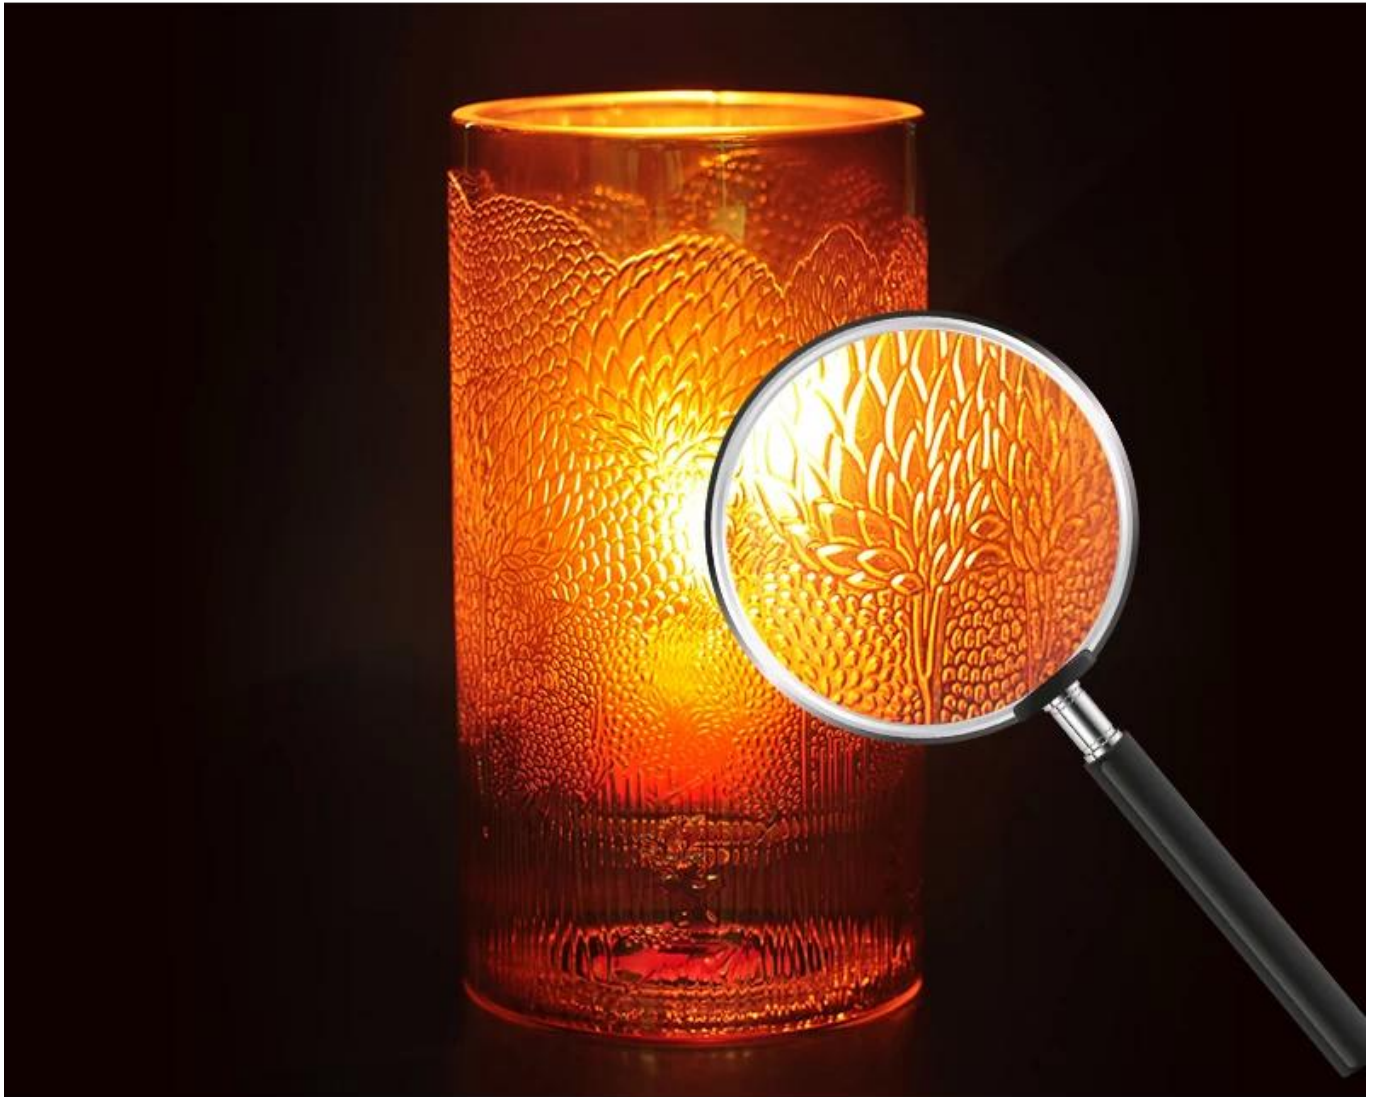

Exquisite Embossed Pattern