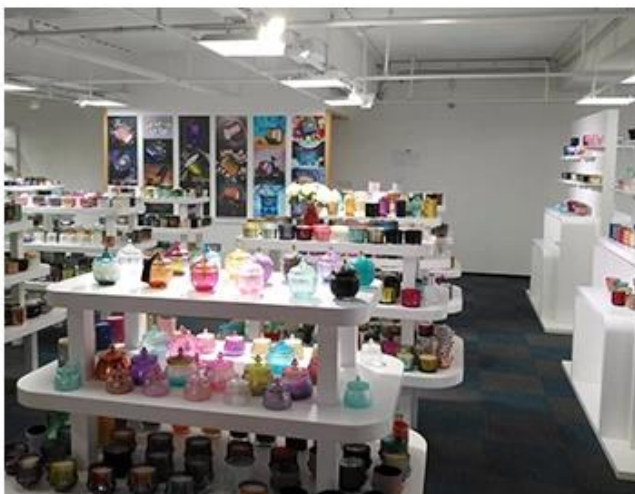

We have Normal packing,PVC box,Window box,carton box,pallet
Color box,White box,ect.
of course,we can customize Individual gift box for you.

Wooden case

Office & Sample Room

1,800

5000

then

SAMPLE ROOM

There are more than 5000 products in
sample room of Sunny Glassware
for your reference. No second Co. in China!