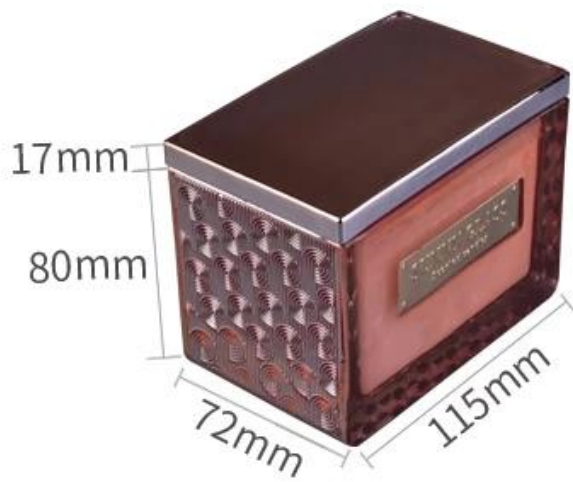

13oz 15oz

Exquisite Embossed Pattern

Capacity	371ml
weight	687g+179g
lid width	73mm

PS:

Sunny Glassware had applied the patent for our own designs they are protected by copyright and not allowed to show any other vendors to quote or copy. Meanwhile, it can be your private label product and won't supply others once you place order with defined qty.