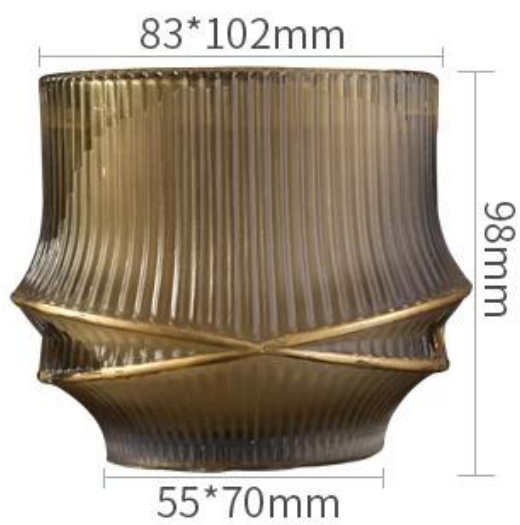

Exquisite Embossed Pattern

Capacity	390ml
weight	565g

PS:

Sunny Glassware had applied the patent for our own designs they are protected by copyright and not allowed to show any other vendors to quote or copy. Meanwhile, it can be your private label product and won't supply others once you place order with defined qty.