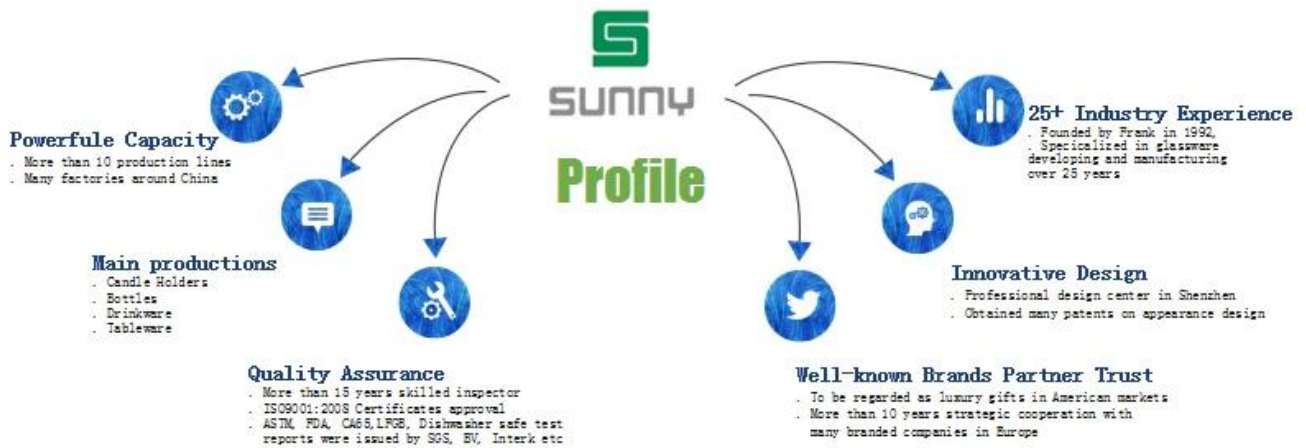

12oz

Product Details

SGCX17103132	
	1. 5 2. 15
	4 48
	500,000 1,000,000
	35
	T / T 30 B / L
	1. 2. 3. ASTM
	1. 2. 3. 4. 5.

Sample Room

4,000+ Items for Choice

Shenzhen Sunny Glassware Co.,Ltd

—To be your **Reliable Supplier**