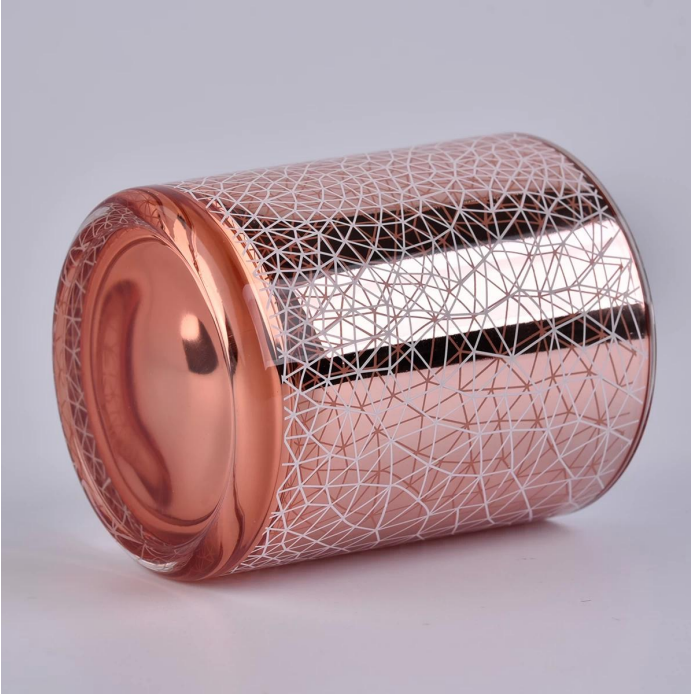

## Sunny Glassware Candle Holders

Product Name

- Material: Glass
- Size: 80mm USA
- AQL: 6%
- QC: 100%

Product Name

- SG: 100%
- Material: Glass
- Material: Glass
- Material: Glass

XXXXXXXXXXXXXXXXXXXXXXXXXXXXXXXXXXXX

Model: SG88100-RG

Height 88mm

Width 80mm

Depth 100mm

Weight 325g

Capacity 410ml

MOQ 3000pcs

XXXXXXXXXXXXXXXXXXXXXXXXXXXX