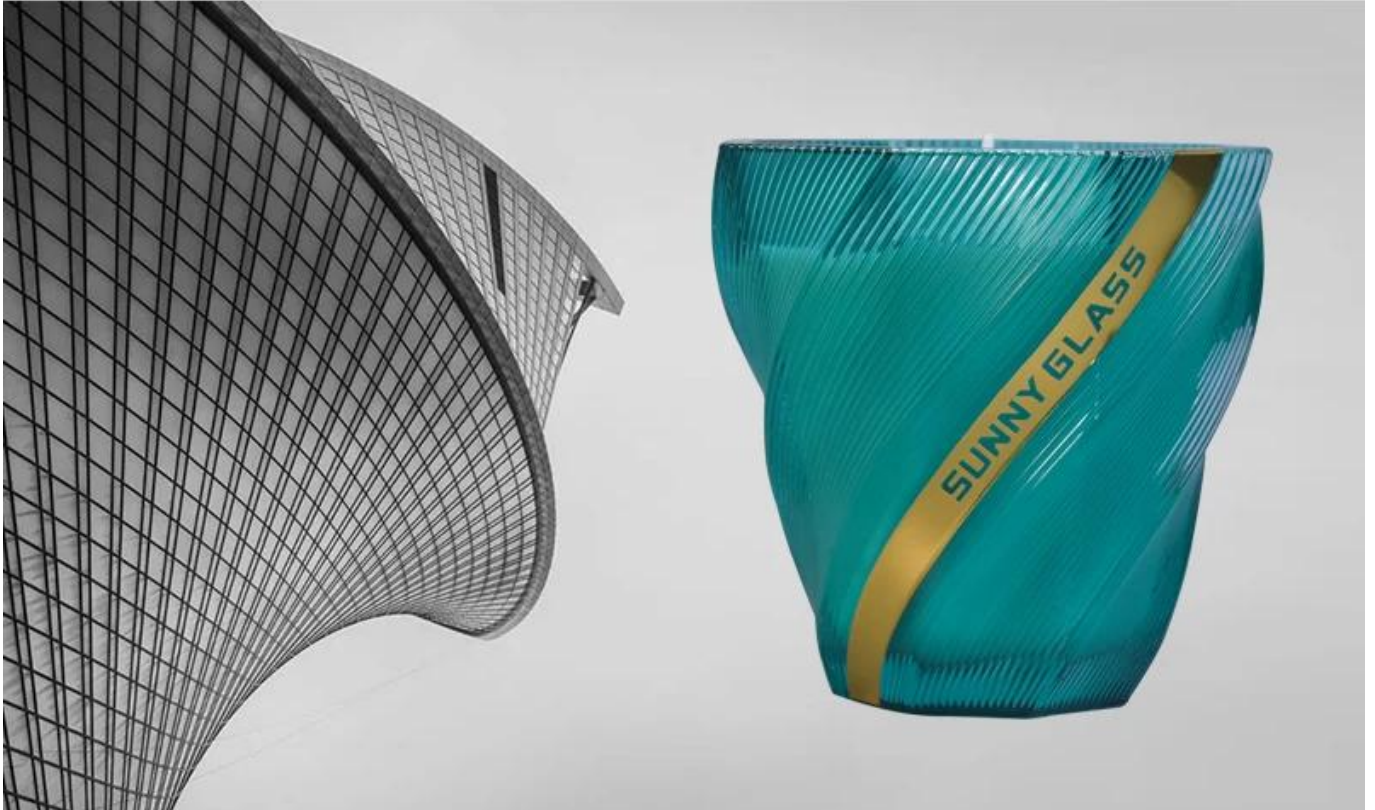

# Exquisite Embossed Pattern

Capacity	365ml
Weight	424g