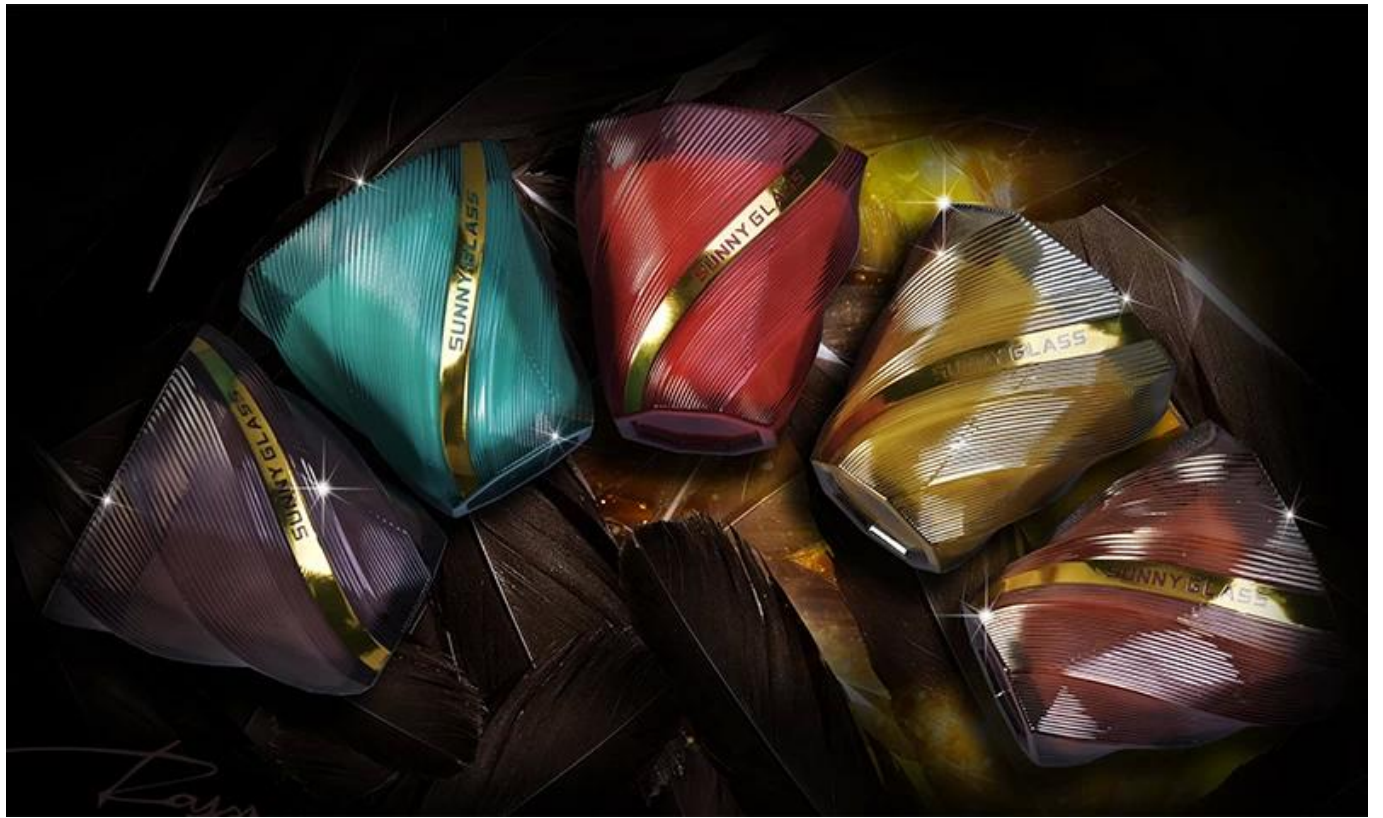

# Exquisite Embossed Pattern

Capacity	365ml
Weight	424g