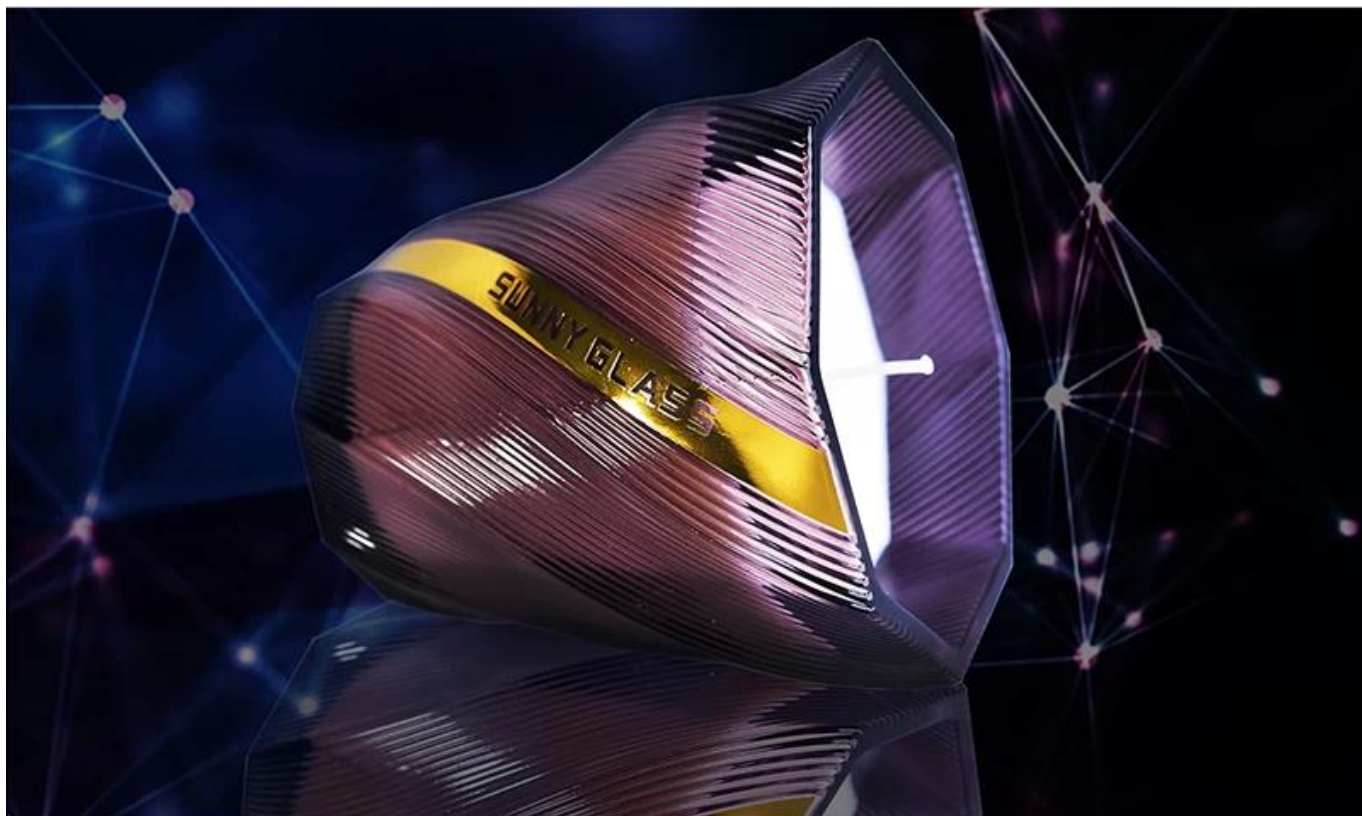

# Exquisite Embossed Pattern

Capacity	365ml
Weight	424g