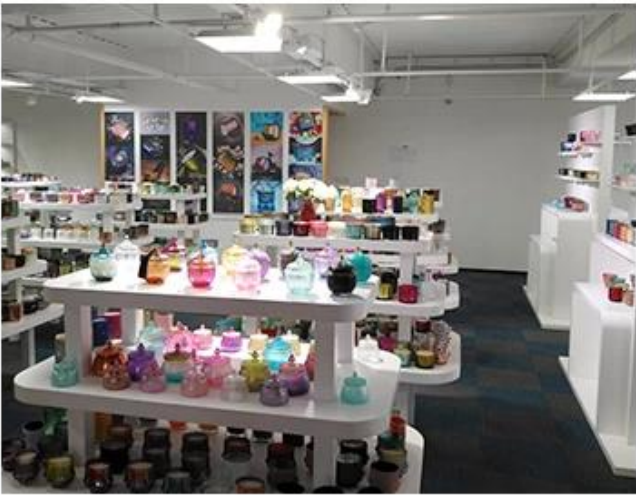

## Office & Sample Room

Shenzhen 1,800

5000

5000 [5000](#) [5000](#)

# SAMPLE ROOM

There are more than 5000 products in  
sample room of Sunny Glassware  
for your reference. No second Co. in China!

Factory Show