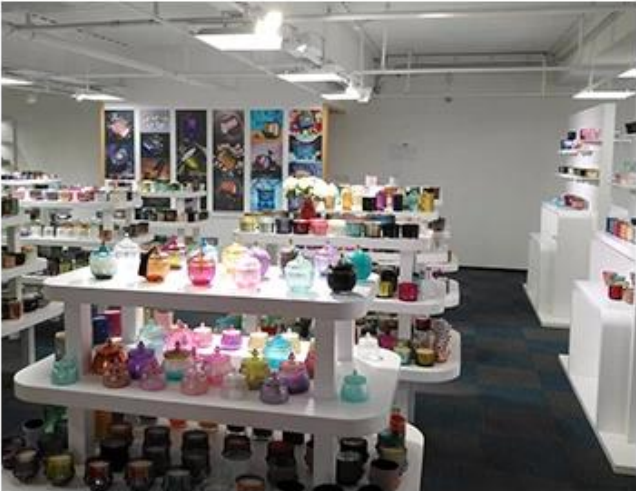

Wooden case

SAMPLE ROOM

There are more than 5000 products in
sample room of Sunny Glassware
for your reference. No second Co. in China!

Factory Show

FACTORY

There are about 20000 square meters in our factory
which was built in 1992 year;
Superior quality and high efficiency
can be guaranteed.