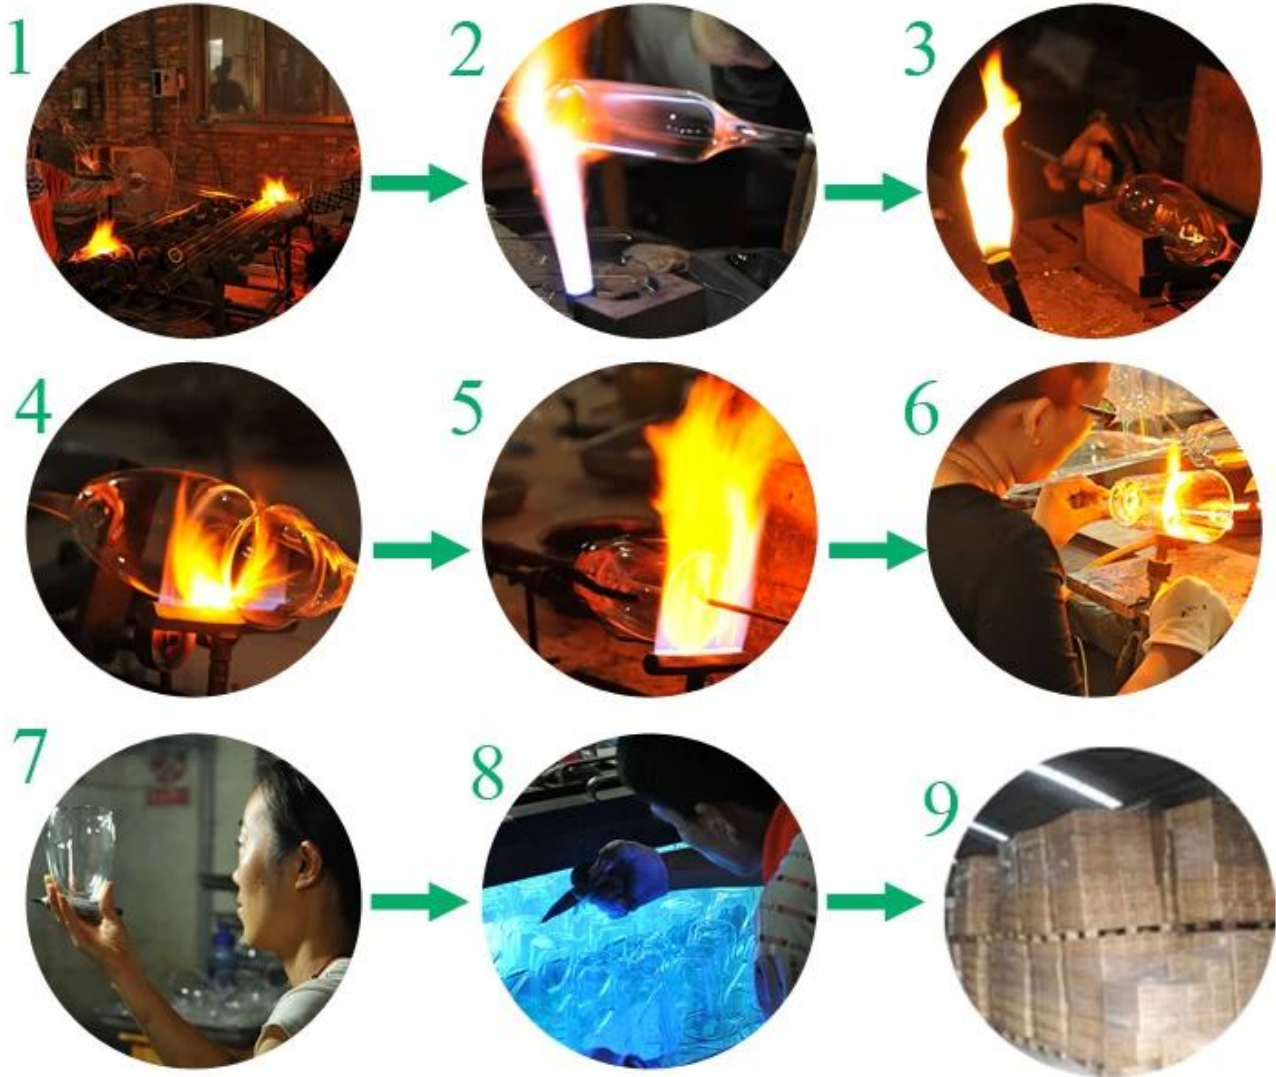

Borosilicate glass

Our Company & Sample Room *Every day is sunny day*