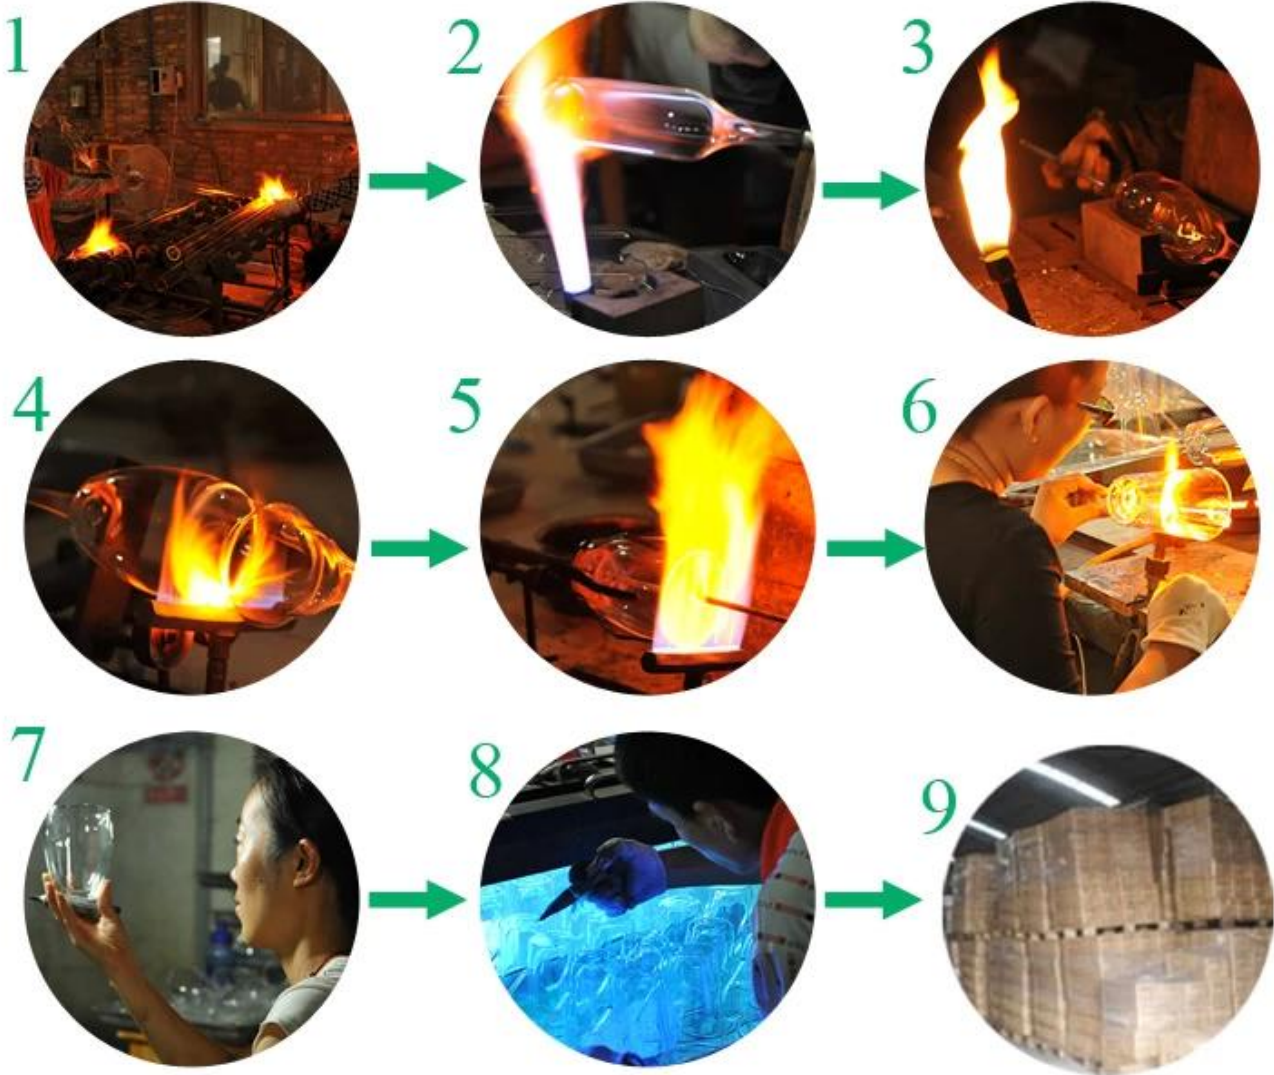

More Product Pictures

Every day is sunny day

Borosilicate glass

 Our Company & Sample Room *Every day is sunny day*

S Factory Show

Every day is sunny day

Method of application:

1. Using it under guide of the adult
2. Washing it with clean or boiling water before usage
3. No touching the rim of glass cup, try to take the bottom or the handle of it