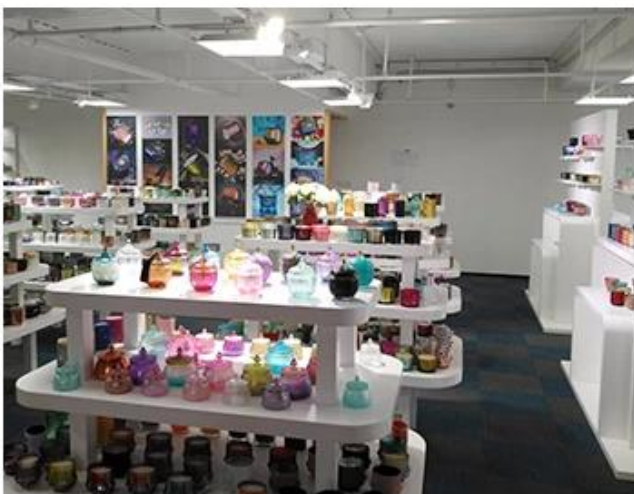

There are more than 5000 products in
sample room of Sunny Glassware
for your reference. No second Co. in China!

EXHIBITION

“

We have taken part in various exhibitions since 2002 year, like Shanghai, London, Las Vegas, Hongkong show.