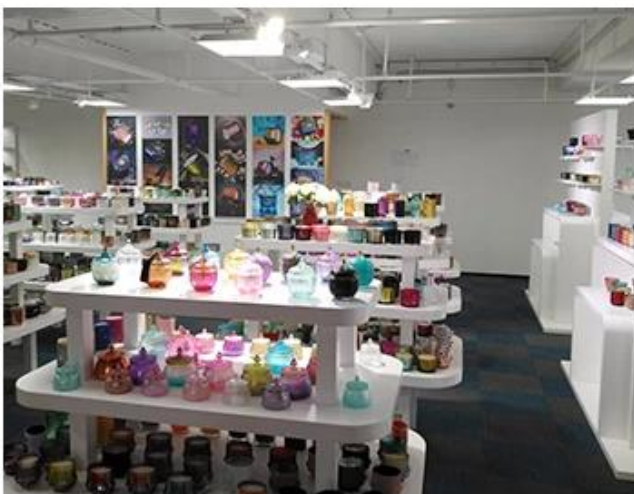

campione Camera e lo spettacolo commerciale

SAMPLE ROOM

There are more than 5000 products in
sample room of Sunny Glassware
for your reference. No second Co. in China!

EXHIBITION

“

We have taken part in various exhibitions since 2002 year, like Shanghai, London, Las Vegas, Hongkong show.