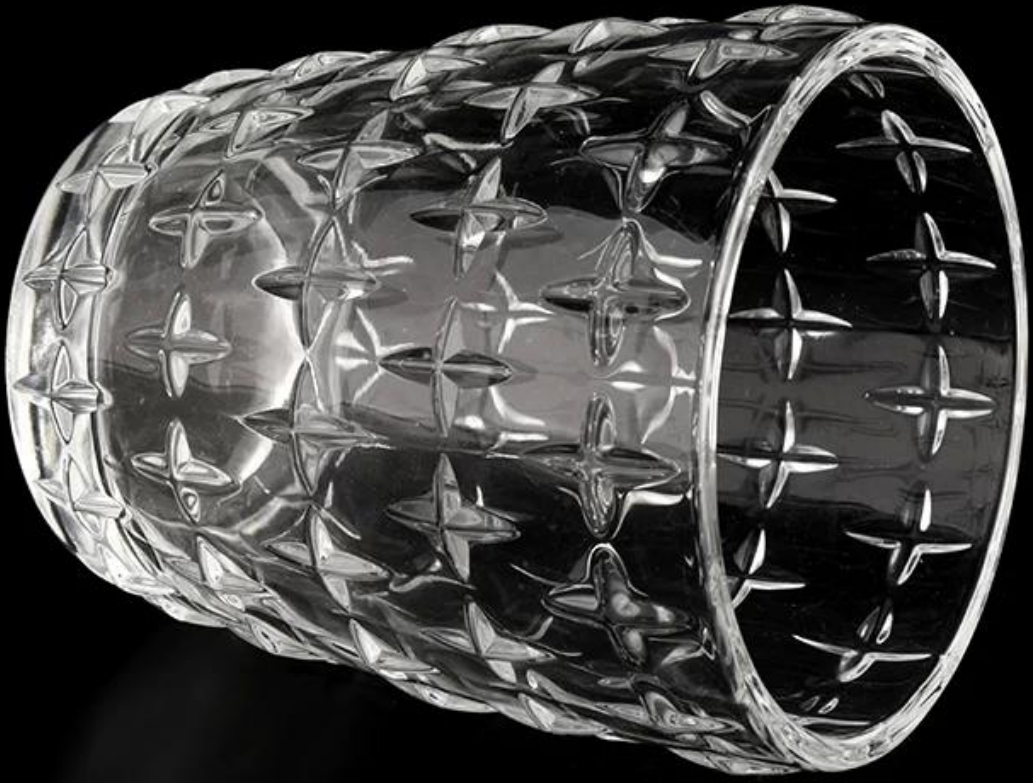

New 8oz 10oz luxury customized glass candle jar for supplier

Sunny Glassware not only places OEM / ODM orders, but also helps many brands to start with product concepts.

Why choose Sunny.

nome del prodotto	New 8oz 10oz luxury customized glass candle jar for supplier
-------------------	--

Campione tempo	1. 5 days if there is glass shape and size 2. 15 days, if you need new shapes and sizes glass
Misurare	Item:SGYH22022305 Top dia: 82mm Bottom dia: 58mm Height: 99.6mm Weight: 323g Capacity: 307ml
Imballaggio	Normal packing,Individual gift box, PVC box, window box, color box, white box, etc
Consegna tempo	Within 35 days after the sample and order confirmed
Pagamento termine	30% deposit by T/T in advance and the balance against the copy of B/L
Spedizione	By sea,by air,by Express and your shipping agent is acceptable
Usage Occasion	Home decor,Wedding Decoration,Wedding Favors,Decoration enhancement