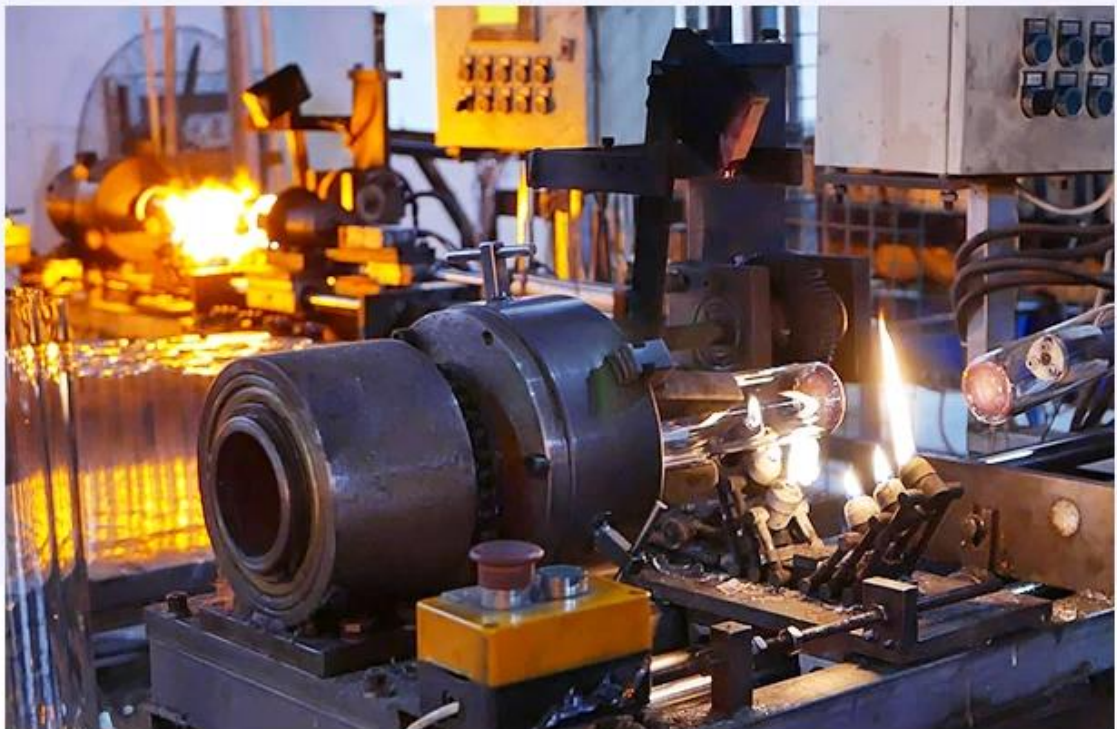

CHRISTMAS ETC

Show di fabbrica

FACTORY

There are about 20000 square meters in our factory which was built in 1992 year; Superior quality and high efficiency can be guaranteed.

Elabora di processo

PROCESS CRAFTS