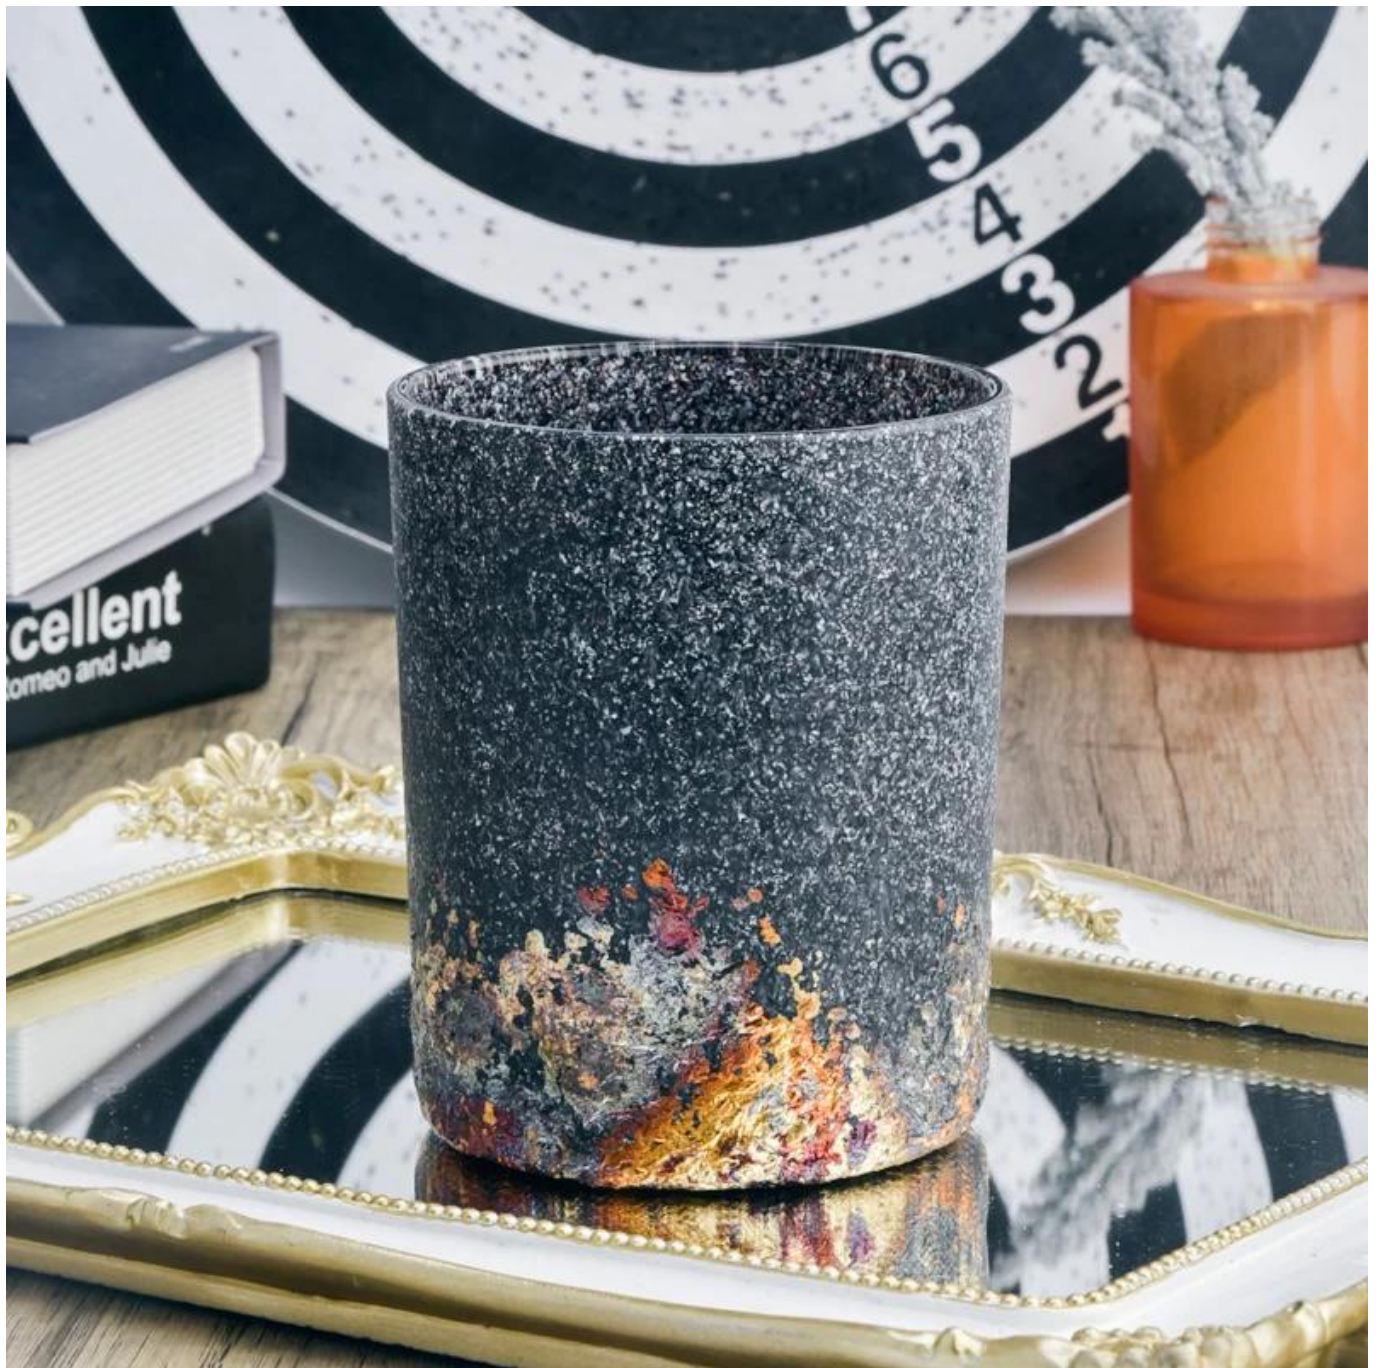

## Why choose Sunny.

product name	Luxury design 8oz glass candle holder spray color effecting wholesale
Sample time	1. 5 days if there is glass shape and size 2. 15 days, if you need new shapes and sizes glass

Measure	Item:SGTC22092746 Top dia: 75mm Bottom dia: 65mm Height: 90mm Weight: 190g Capacity: 250ml
Packing	Normal packing,Individual gift box, PVC box, window box, color box, white box, etc
Delivery time	Within 35 days after the sample and order confirmed
Payment term	30% deposit by T/T in advance and the balance against the copy of B/L
Shipment	By sea,by air,by Express and your shipping agent is acceptable
Usage Occasion	Home decor,Wedding Decoration,Wedding Favors,Decoration enhancement