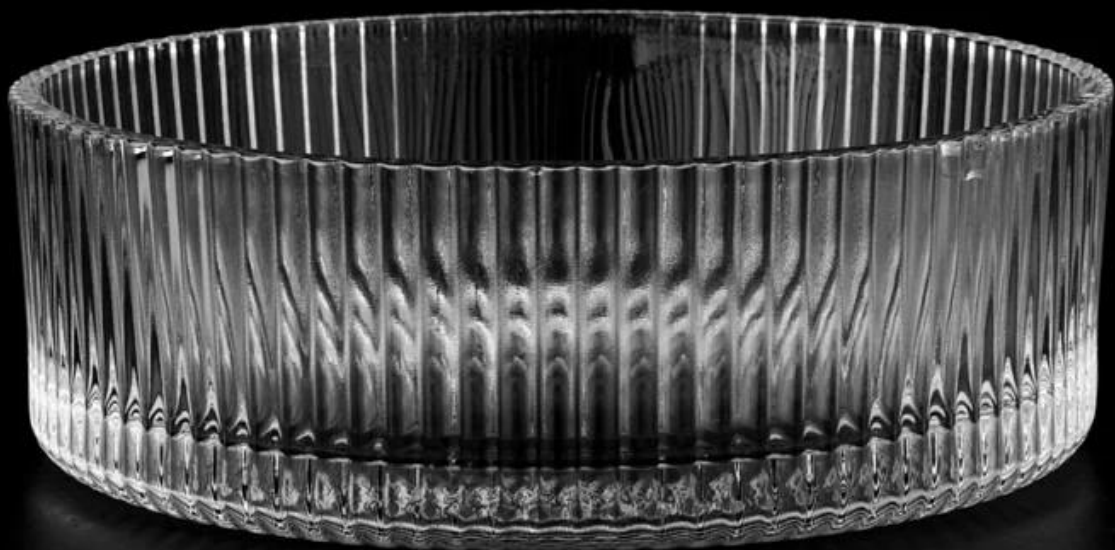

Large capacity glass scented candle jars wholesale

Sunny Glasswares not only places OEM / ODM orders, but also helps many brands to start with product concepts.

Why choose Sunny.

product name	Large capacity glass scented candle jars wholesale
Sample time	1. 5 days if there is glass shape and size 2. 15 days, if you need new shapes and sizes glass

Measure	Item:Item:SGJD22081503 Top dia: 180 mm Bottom dia: 170 mm Height: 60 mm Weight: 1007 g Capacity: 1030 ml
Packing	Normal packing,Individual gift box, PVC box, window box, color box, white box, etc
Delivery time	Within 35 days after the sample and order confirmed
Payment term	30% deposit by T/T in advance and the balance against the copy of B/L
Shipment	By sea,by air,by Express and your shipping agent is acceptable
Usage Occasion	Home decor,Wedding Decoration,Wedding Favors,Decoration enhancement