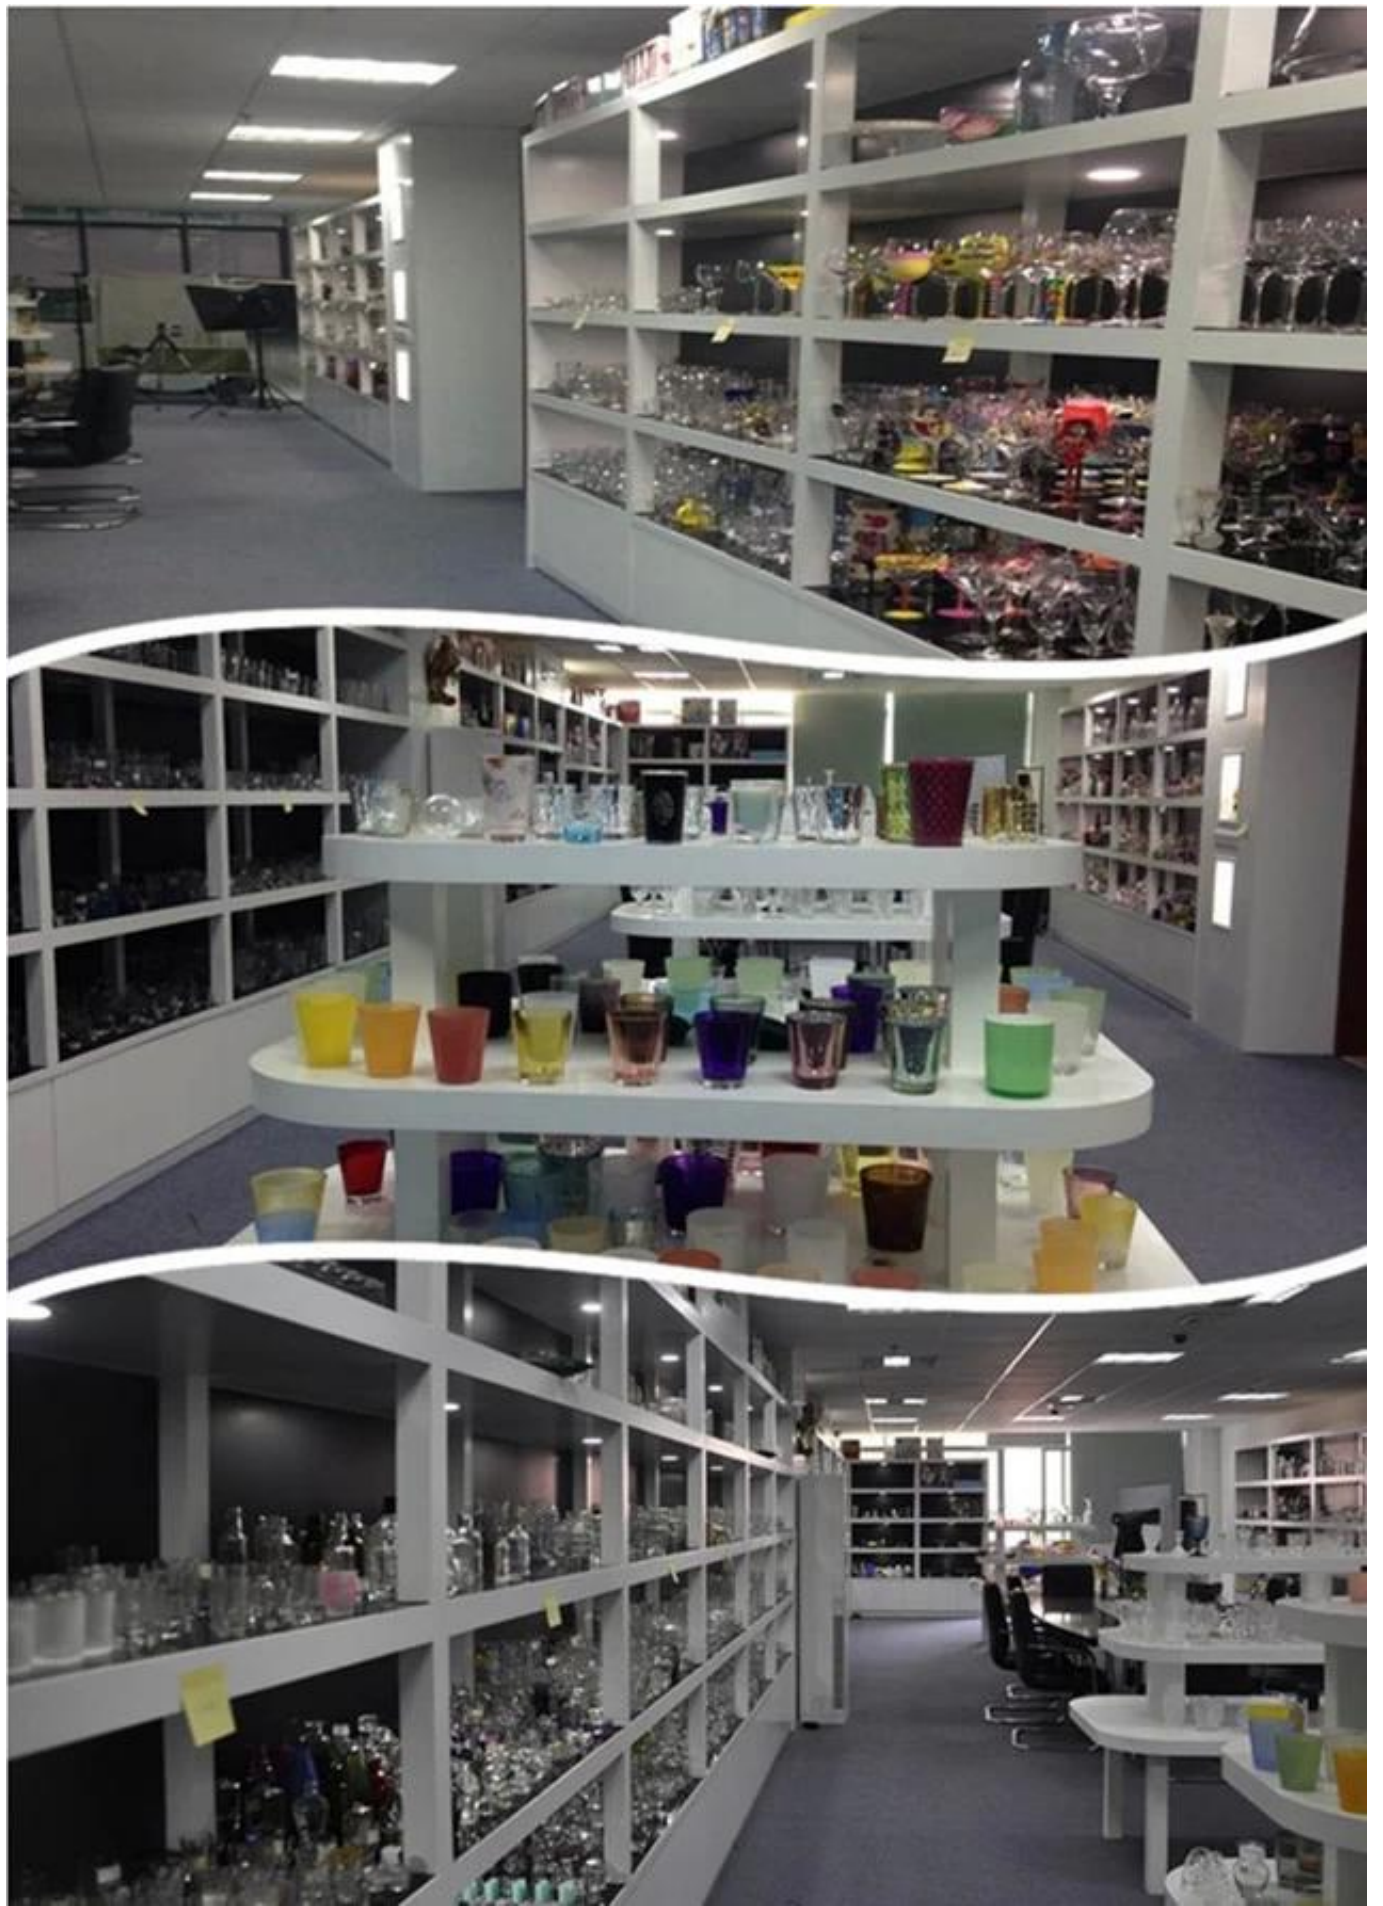

Glass Bowl

Perfume Bottle

Glass Bottle

Whisky Glass

Office & Sample Room

Factory Show

Shenzhen Sunny Glassware Co., Ltd.

Sales: Lydia Li
 Tel: + 86 15071235950
 Email: sales9@sunnyglassware.com
 Skype: sunnyglassware051
 Whatsapp: 18867570923