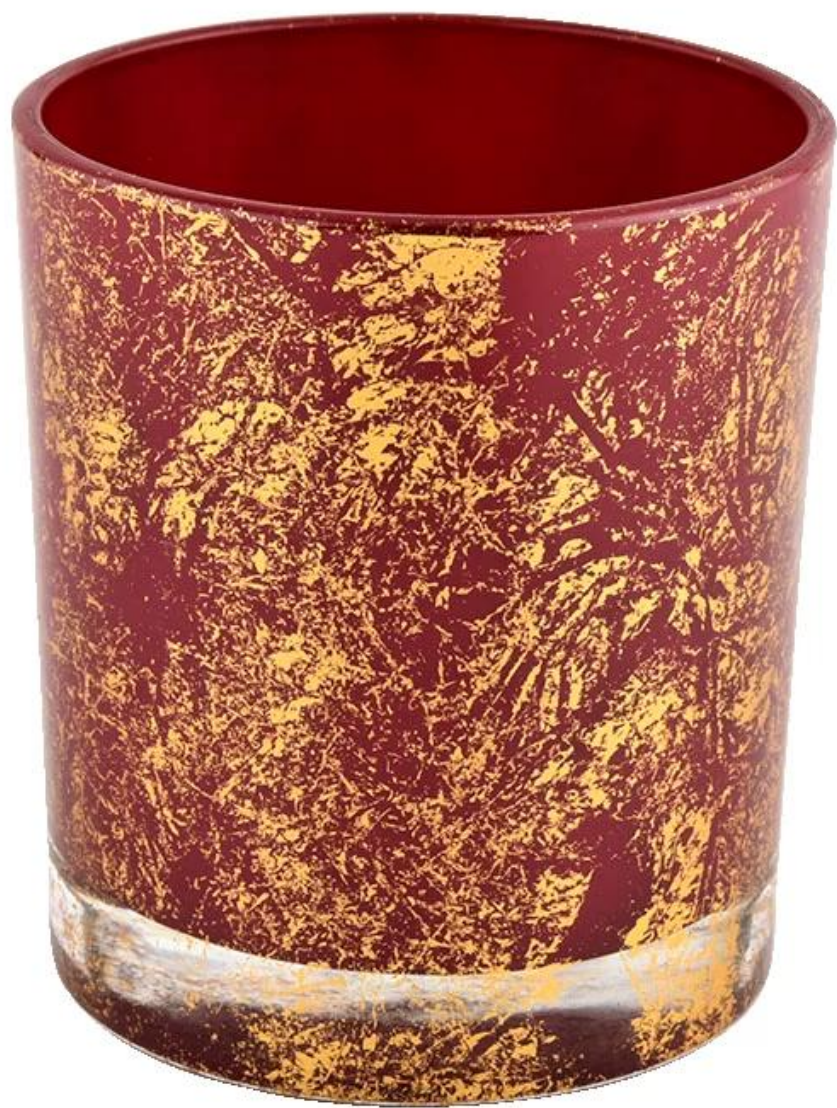

Misurare	Item No.:SGHL21112615 Top dia:80mm Bottom dia:74mm Height:90mm Weight:303g Capacity:290ml
Confezione	Normal packaging, individual gift box, PVC box, window box, color box, white box, etc.
consegna volta	Confirmed within 35 days of the rehearsal and order
pagamento espressione	30% deposit by T/T in advance and the remaining amount against the copy of B/L
Trasmissione	At sea, air, according to Express and your shipping representative is acceptable
Usage event	Residential culture, wedding decoration, wedding lectures, decorative improvement,